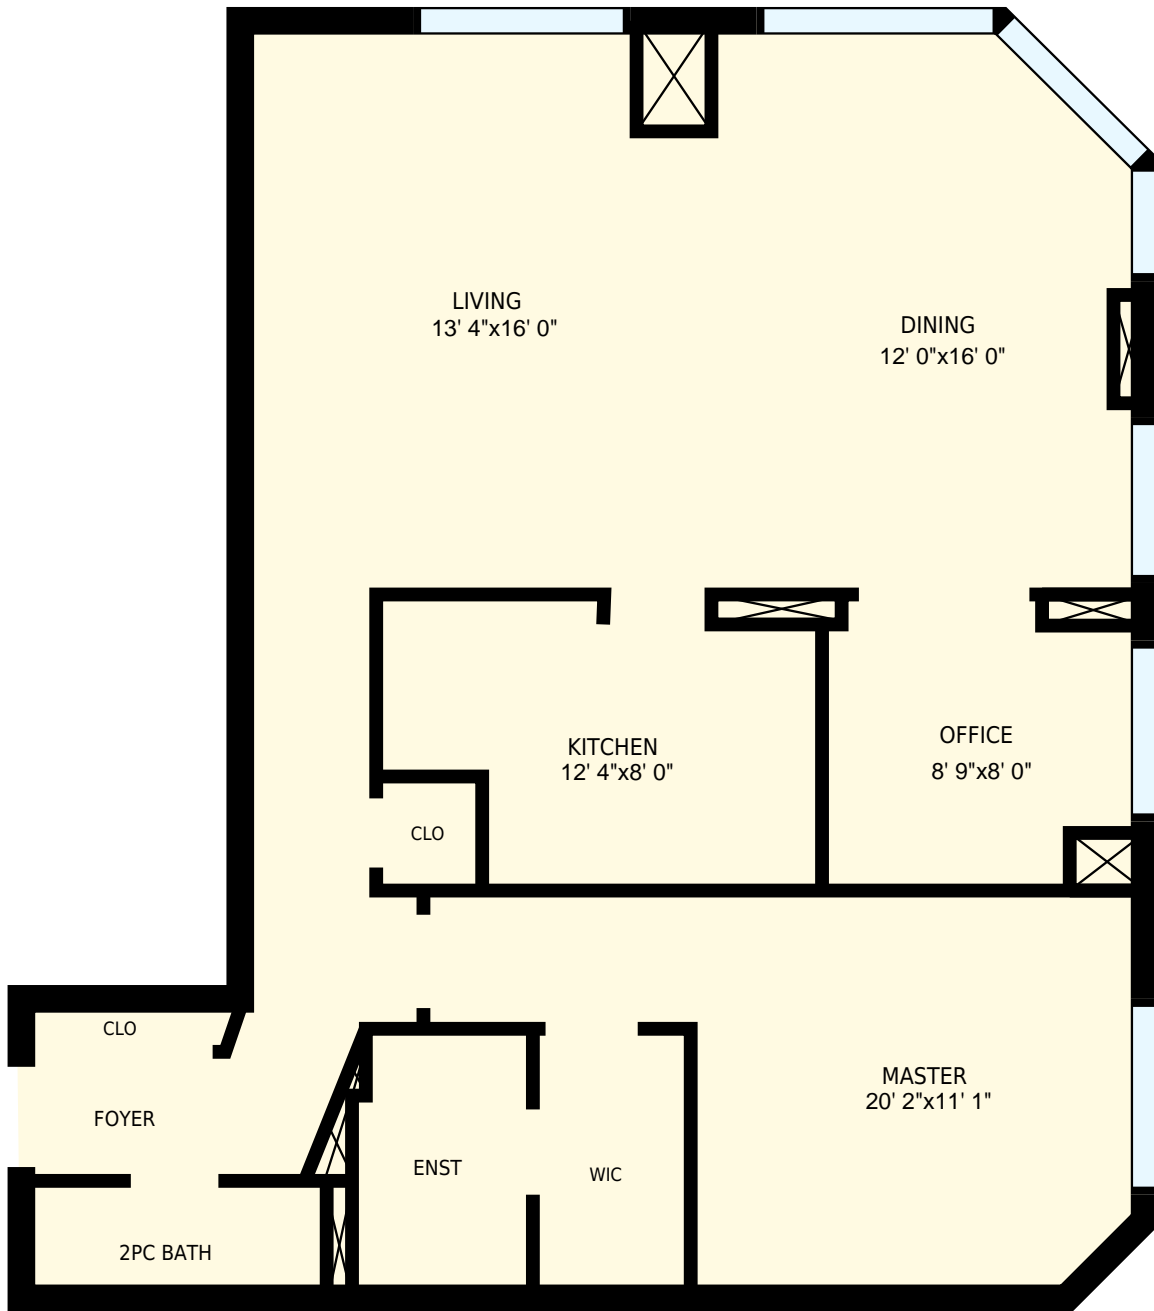

Unit 702 600 Rexdale Blvd, Toronto, ON

Total Exterior Area Above Grade 1010 sq. ft

Main floor
Exterior Area 1010 sq. ft

Unit 702 600 Rexdale Blvd, Toronto, ON

PREPARED FOR:
 Karla Saa
 Sales Representative
 RE/MAX West Realty Inc., Brokerage

Main floor

Interior Area 958 sq. ft
 Exterior Area 1010 sq. ft

 Included Area

PREPARED ON:
 Jan, 2017

All room dimensions and floor areas must be considered approximate and are subject to independent verification.
 For method of measurement please see <https://youriguide.com/measure/>.