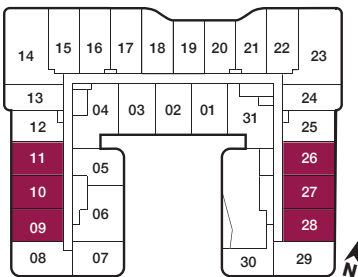

reina

C1

2 BEDROOM
660 sq.ft.
 50 sq.ft. Balcony

BALCONY
 ALTERNATIVE
 311, 324, 509,
 522, 708, 721

FLOORS 2-7 / FLOOR 2 SHOWN

Furniture not included. Actual floor area may differ from stated floor area; see APS for details. Keyplans are for location only. Suite numbering and balcony locations may change between floors. Floorplans may be mirrored in building. All prices, sizes and specifications are subject to change without notice. E.&O.E

C4

2 BEDROOM

710 sq.ft.

65 sq.ft. Balcony + 300 sq.ft. Terrace

FLOOR 6

Furniture not included. Actual floor area may differ from stated floor area; see APS for details. Keyplans are for location only. Suite numbering and balcony locations may change between floors. Floorplans may be mirrored in building. All prices, sizes and specifications are subject to change without notice. E.&O.E

reina

C5

2 BEDROOM
710 sq.ft.
 50 sq.ft. Balcony

BALCONY
 ALTERNATIVE
 227, 210, 310,
 325, 409, 426,
 508, 523

FLOOR 2

FLOORS 3-4 / FLOOR 3 SHOWN

FLOORS 5-6 / FLOOR 5 SHOWN

Furniture not included. Actual floor area may differ from stated floor area; see APS for details. Keyplans are for location only. Suite numbering and balcony locations may change between floors. Floorplans may be mirrored in building. All prices, sizes and specifications are subject to change without notice. E.&O.E