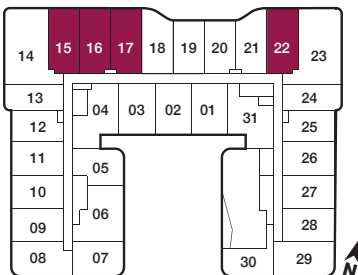

C12

2 BEDROOM
795 sq.ft.

FLOOR 2

Furniture not included. Actual floor area may differ from stated floor area; see APS for details. Keyplans are for location only. Suite numbering and balcony locations may change between floors. Floorplans may be mirrored in building. All prices, sizes and specifications are subject to change without notice. E.&O.E

reina