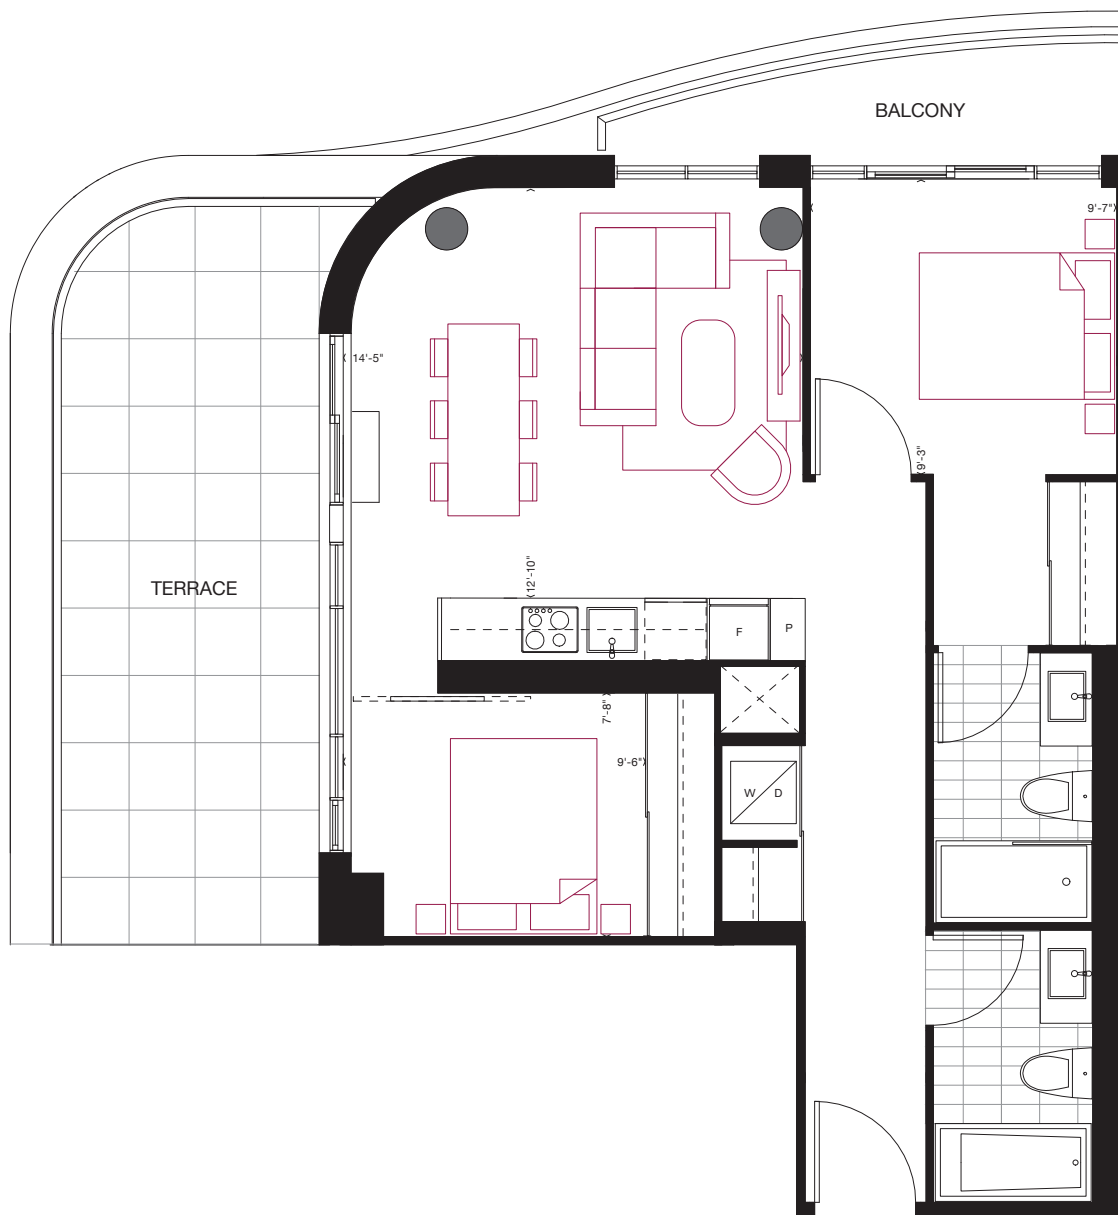

C4

2 BEDROOM

710 sq.ft.

65 sq.ft. Balcony + 300 sq.ft. Terrace

FLOOR 6

Furniture not included. Actual floor area may differ from stated floor area; see APS for details. Keyplans are for location only. Suite numbering and balcony locations may change between floors. Floorplans may be mirrored in building. All prices, sizes and specifications are subject to change without notice. E.&O.E

reina