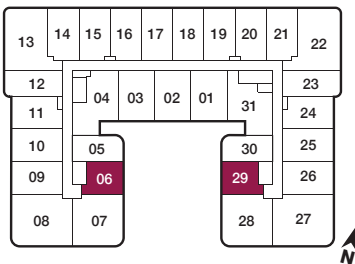

A1

1 BEDROOM
500 sq.ft.

GROUND

Furniture not included. Actual floor area may differ from stated floor area; see APS for details. Keyplans are for location only. Suite numbering and balcony locations may change between floors. Floorplans may be mirrored in building. All prices, sizes and specifications are subject to change without notice. E.&O.E

reina

A3

1 BEDROOM
535 sq.ft.
45 sq.ft. Balcony

FLOORS 3-4 / FLOOR 3 SHOWN

Furniture not included. Actual floor area may differ from stated floor area; see APS for details. Keyplans are for location only. Suite numbering and balcony locations may change between floors. Floorplans may be mirrored in building. All prices, sizes and specifications are subject to change without notice. E.&O.E

reina

A4

1 BEDROOM
550 sq.ft.
60 sq.ft. Terrace

FLOOR 8

Furniture not included. Actual floor area may differ from stated floor area; see APS for details. Keyplans are for location only. Suite numbering and balcony locations may change between floors. Floorplans may be mirrored in building. All prices, sizes and specifications are subject to change without notice. E.&O.E