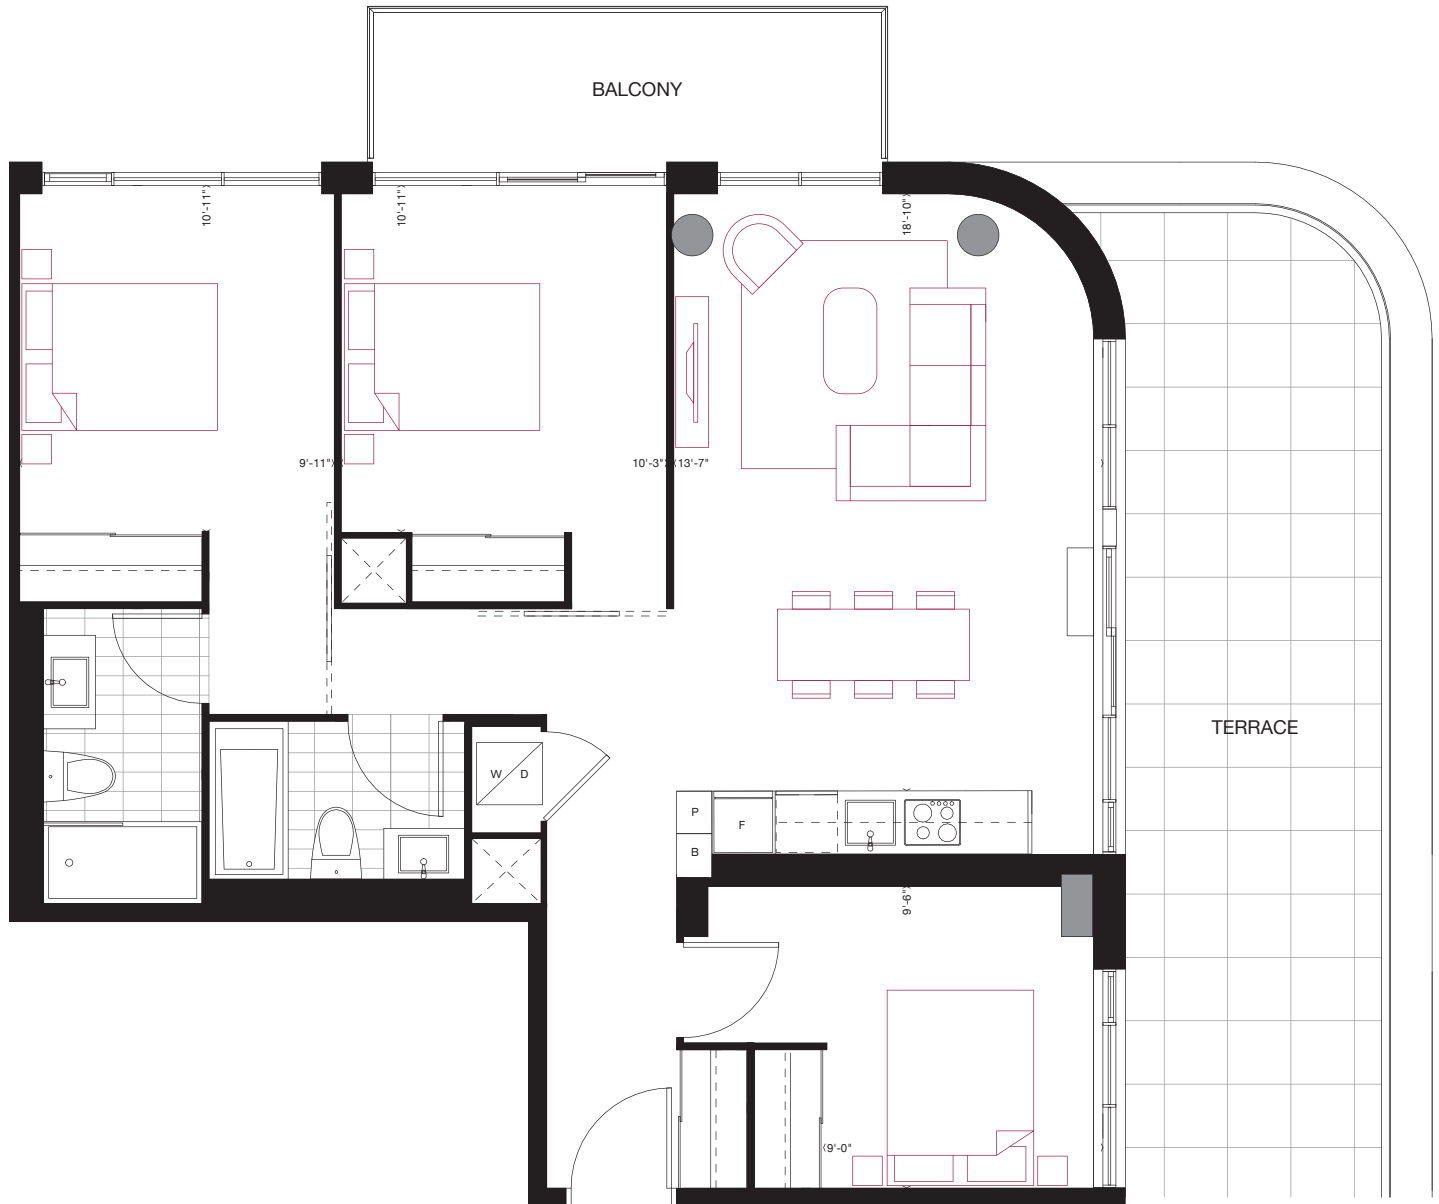

E8

3 BEDROOM
1,005 sq.ft.
45 sq.ft. Balcony + 250 sq.ft. Terrace

FLOOR 5

Furniture not included. Actual floor area may differ from stated floor area; see APS for details. Keyplans are for location only. Suite numbering and balcony locations may change between floors. Floorplans may be mirrored in building. All prices, sizes and specifications are subject to change without notice. E.&O.E

reina