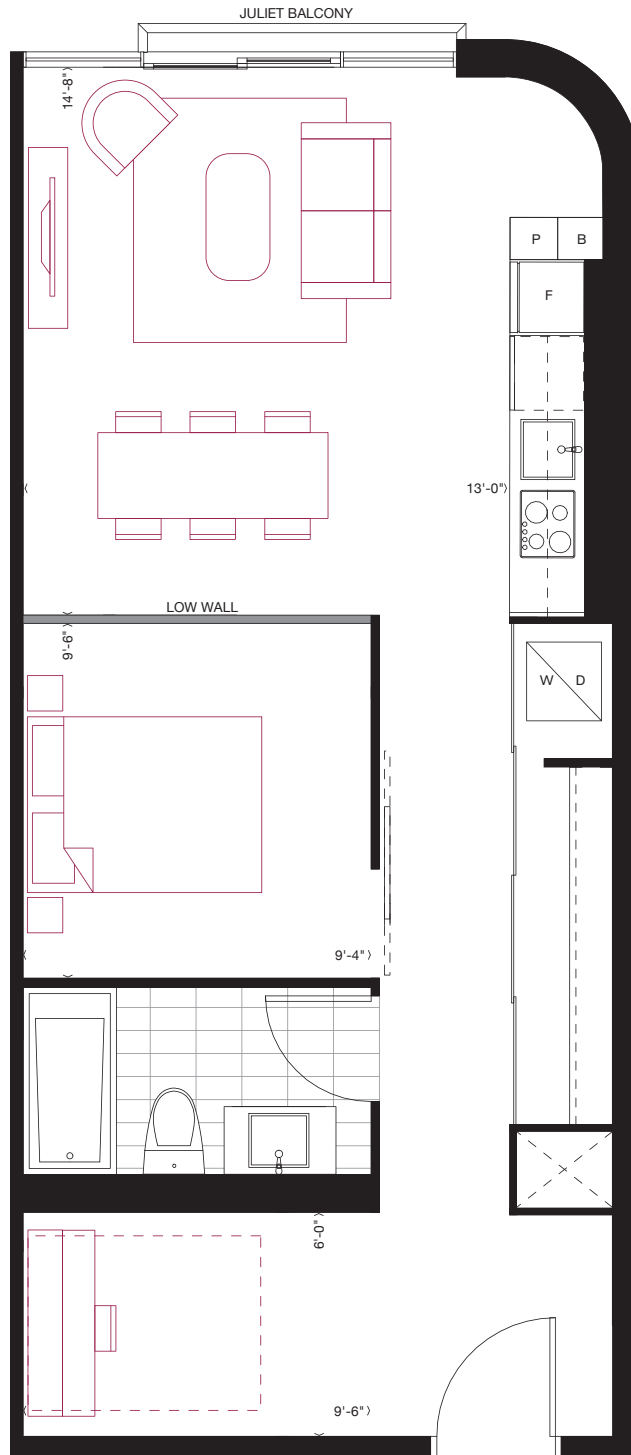

reina

A3

1 BEDROOM
535 sq.ft.
45 sq.ft. Balcony

FLOORS 3-4 / FLOOR 3 SHOWN

Furniture not included. Actual floor area may differ from stated floor area; see APS for details. Keyplans are for location only. Suite numbering and balcony locations may change between floors. Floorplans may be mirrored in building. All prices, sizes and specifications are subject to change without notice. E.&O.E

reina

A4

1 BEDROOM
550 sq.ft.
60 sq.ft. Terrace

FLOOR 8

Furniture not included. Actual floor area may differ from stated floor area; see APS for details. Keyplans are for location only. Suite numbering and balcony locations may change between floors. Floorplans may be mirrored in building. All prices, sizes and specifications are subject to change without notice. E.&O.E

reina

A5

1 BEDROOM
560 sq.ft.
45 sq.ft. Balcony

FLOORS 3-5 / FLOOR 3 SHOWN

Furniture not included. Actual floor area may differ from stated floor area; see APS for details. Keyplans are for location only. Suite numbering and balcony locations may change between floors. Floorplans may be mirrored in building. All prices, sizes and specifications are subject to change without notice. E.&O.E

reina

B3

1 BEDROOM + DEN
620 sq.ft.

FLOORS 2-7 / FLOOR 2 SHOWN

Furniture not included. Actual floor area may differ from stated floor area; see APS for details. Keyplans are for location only. Suite numbering and balcony locations may change between floors. Floorplans may be mirrored in building. All prices, sizes and specifications are subject to change without notice. E.&O.E