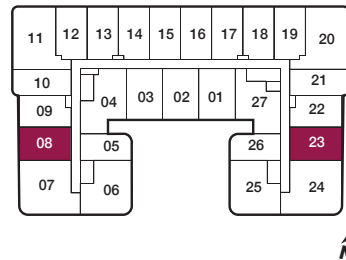

reina

C5

2 BEDROOM
710 sq.ft.
 50 sq.ft. Balcony

BALCONY
 ALTERNATIVE
 227, 210, 310,
 325, 409, 426,
 508, 523

FLOOR 2

FLOORS 3-4 / FLOOR 3 SHOWN

FLOORS 5-6 / FLOOR 5 SHOWN

Furniture not included. Actual floor area may differ from stated floor area; see APS for details. Keyplans are for location only. Suite numbering and balcony locations may change between floors. Floorplans may be mirrored in building. All prices, sizes and specifications are subject to change without notice. E.&O.E