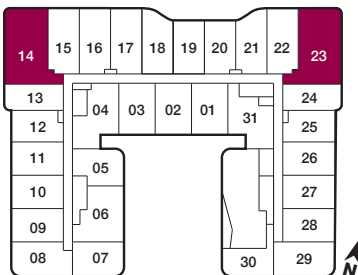

E7

3 BEDROOM
1,355 sq.ft.

FLOOR 2

Furniture not included. Actual floor area may differ from stated floor area; see APS for details. Keyplans are for location only. Suite numbering and balcony locations may change between floors. Floorplans may be mirrored in building. All prices, sizes and specifications are subject to change without notice. E.&O.E

reina