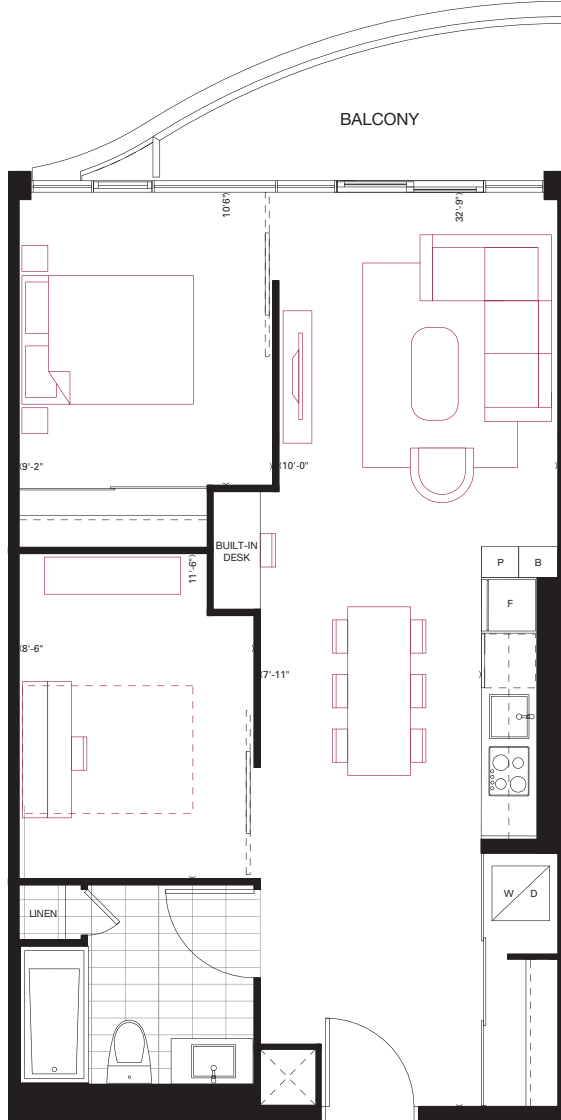

reina

A5

1 BEDROOM
560 sq.ft.
45 sq.ft. Balcony

FLOORS 3-5 / FLOOR 3 SHOWN

Furniture not included. Actual floor area may differ from stated floor area; see APS for details. Keyplans are for location only. Suite numbering and balcony locations may change between floors. Floorplans may be mirrored in building. All prices, sizes and specifications are subject to change without notice. E.&O.E

reina

B3

1 BEDROOM + DEN
620 sq.ft.

FLOORS 2-7 / FLOOR 2 SHOWN

Furniture not included. Actual floor area may differ from stated floor area; see APS for details. Keyplans are for location only. Suite numbering and balcony locations may change between floors. Floorplans may be mirrored in building. All prices, sizes and specifications are subject to change without notice. E.&O.E

reina

B5

1 BEDROOM + DEN
675 sq.ft.
 55 sq.ft. Balcony

BALCONY
 ALTERNATIVE
 315, 319, 321,
 414, 416, 420,
 513, 517, 519,
 612, 614, 618,
 712, 716, 718

NO BALCONY
 220

FLOOR 2

FLOORS 3-7 / FLOOR 3 SHOWN

Furniture not included. Actual floor area may differ from stated floor area; see APS for details. Keyplans are for location only. Suite numbering and balcony locations may change between floors. Floorplans may be mirrored in building. All prices, sizes and specifications are subject to change without notice. E.&O.E

B6

1 BEDROOM + DEN
680 sq.ft.
 55 sq.ft. Balcony

BALCONY
 ALTERNATIVE
 218, 317, 418, 515,
 616, 714

NO BALCONY
 219

FLOORS 2-7 / FLOOR 2 SHOWN

Furniture not included. Actual floor area may differ from stated floor area; see APS for details. Keyplans are for location only. Suite numbering and balcony locations may change between floors. Floorplans may be mirrored in building. All prices, sizes and specifications are subject to change without notice. E.&O.E