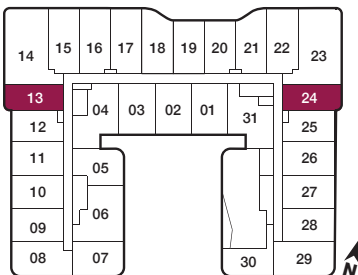

reina

A4

1 BEDROOM
550 sq.ft.
60 sq.ft. Terrace

FLOOR 8

Furniture not included. Actual floor area may differ from stated floor area; see APS for details. Keyplans are for location only. Suite numbering and balcony locations may change between floors. Floorplans may be mirrored in building. All prices, sizes and specifications are subject to change without notice. E.&O.E

reina

A5

1 BEDROOM
560 sq.ft.
45 sq.ft. Balcony

FLOORS 3-5 / FLOOR 3 SHOWN

Furniture not included. Actual floor area may differ from stated floor area; see APS for details. Keyplans are for location only. Suite numbering and balcony locations may change between floors. Floorplans may be mirrored in building. All prices, sizes and specifications are subject to change without notice. E.&O.E

reina

B3

1 BEDROOM + DEN
620 sq.ft.

FLOORS 2-7 / FLOOR 2 SHOWN

Furniture not included. Actual floor area may differ from stated floor area; see APS for details. Keyplans are for location only. Suite numbering and balcony locations may change between floors. Floorplans may be mirrored in building. All prices, sizes and specifications are subject to change without notice. E.&O.E