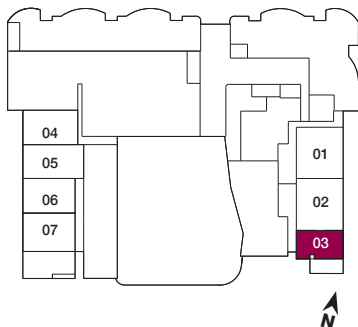

A1

1 BEDROOM
500 sq.ft.

GROUND

Furniture not included. Actual floor area may differ from stated floor area; see APS for details. Keyplans are for location only. Suite numbering and balcony locations may change between floors. Floorplans may be mirrored in building. All prices, sizes and specifications are subject to change without notice. E.&O.E

reina

A3

1 BEDROOM
535 sq.ft.
45 sq.ft. Balcony

FLOORS 3-4 / FLOOR 3 SHOWN

Furniture not included. Actual floor area may differ from stated floor area; see APS for details. Keyplans are for location only. Suite numbering and balcony locations may change between floors. Floorplans may be mirrored in building. All prices, sizes and specifications are subject to change without notice. E.&O.E

reina

A4

1 BEDROOM
550 sq.ft.
60 sq.ft. Terrace

FLOOR 8

Furniture not included. Actual floor area may differ from stated floor area; see APS for details. Keyplans are for location only. Suite numbering and balcony locations may change between floors. Floorplans may be mirrored in building. All prices, sizes and specifications are subject to change without notice. E.&O.E