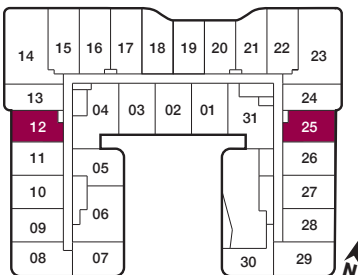

B7

1 BEDROOM + DEN

710 sq.ft.

40 sq.ft. Balcony

FLOOR 7

Furniture not included. Actual floor area may differ from stated floor area; see APS for details. Keyplans are for location only. Suite numbering and balcony locations may change between floors. Floorplans may be mirrored in building. All prices, sizes and specifications are subject to change without notice. E.&O.E

reina

C1

2 BEDROOM
660 sq.ft.
 50 sq.ft. Balcony

BALCONY
 ALTERNATIVE
 311, 324, 509,
 522, 708, 721

FLOORS 2-7 / FLOOR 2 SHOWN

Furniture not included. Actual floor area may differ from stated floor area; see APS for details. Keyplans are for location only. Suite numbering and balcony locations may change between floors. Floorplans may be mirrored in building. All prices, sizes and specifications are subject to change without notice. E.&O.E