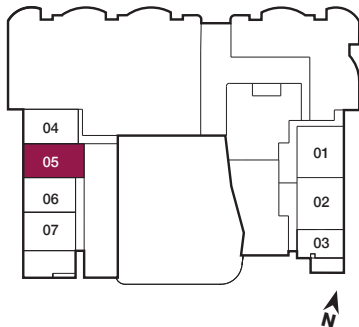

reina

C13

2 BEDROOM + DEN
805 sq.ft.

GROUND

Furniture not included. Actual floor area may differ from stated floor area; see APS for details. Keyplans are for location only. Suite numbering and balcony locations may change between floors. Floorplans may be mirrored in building. All prices, sizes and specifications are subject to change without notice. E.&O.E