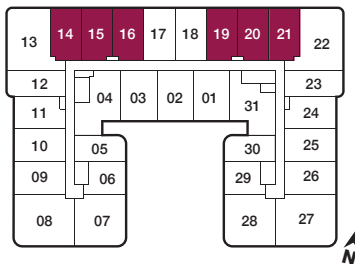

reina

B3

1 BEDROOM + DEN
620 sq.ft.

FLOORS 2-7 / FLOOR 2 SHOWN

Furniture not included. Actual floor area may differ from stated floor area; see APS for details. Keyplans are for location only. Suite numbering and balcony locations may change between floors. Floorplans may be mirrored in building. All prices, sizes and specifications are subject to change without notice. E.&O.E

reina

B5

1 BEDROOM + DEN
675 sq.ft.
 55 sq.ft. Balcony

BALCONY
 ALTERNATIVE
 315, 319, 321,
 414, 416, 420,
 513, 517, 519,
 612, 614, 618,
 712, 716, 718

NO BALCONY
 220

FLOOR 2

FLOORS 3-7 / FLOOR 3 SHOWN

Furniture not included. Actual floor area may differ from stated floor area; see APS for details. Keyplans are for location only. Suite numbering and balcony locations may change between floors. Floorplans may be mirrored in building. All prices, sizes and specifications are subject to change without notice. E.&O.E

B6

1 BEDROOM + DEN
680 sq.ft.
 55 sq.ft. Balcony

BALCONY
 ALTERNATIVE
 218, 317, 418, 515,
 616, 714

NO BALCONY
 219

FLOORS 2-7 / FLOOR 2 SHOWN

Furniture not included. Actual floor area may differ from stated floor area; see APS for details. Keyplans are for location only. Suite numbering and balcony locations may change between floors. Floorplans may be mirrored in building. All prices, sizes and specifications are subject to change without notice. E.&O.E