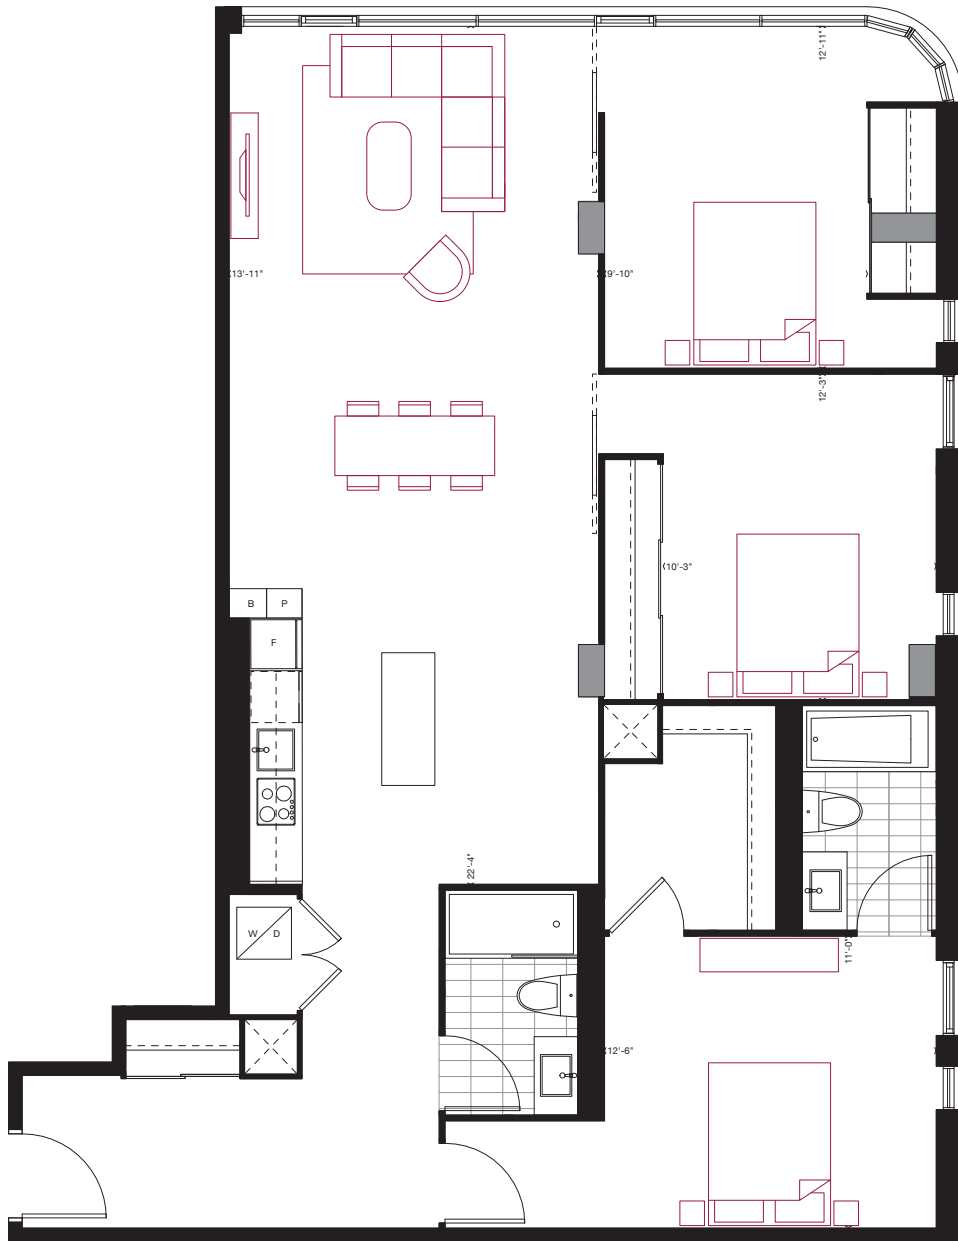

E7

3 BEDROOM
1,355 sq.ft.

FLOOR 2

Furniture not included. Actual floor area may differ from stated floor area; see APS for details. Keyplans are for location only. Suite numbering and balcony locations may change between floors. Floorplans may be mirrored in building. All prices, sizes and specifications are subject to change without notice. E.&O.E

reina