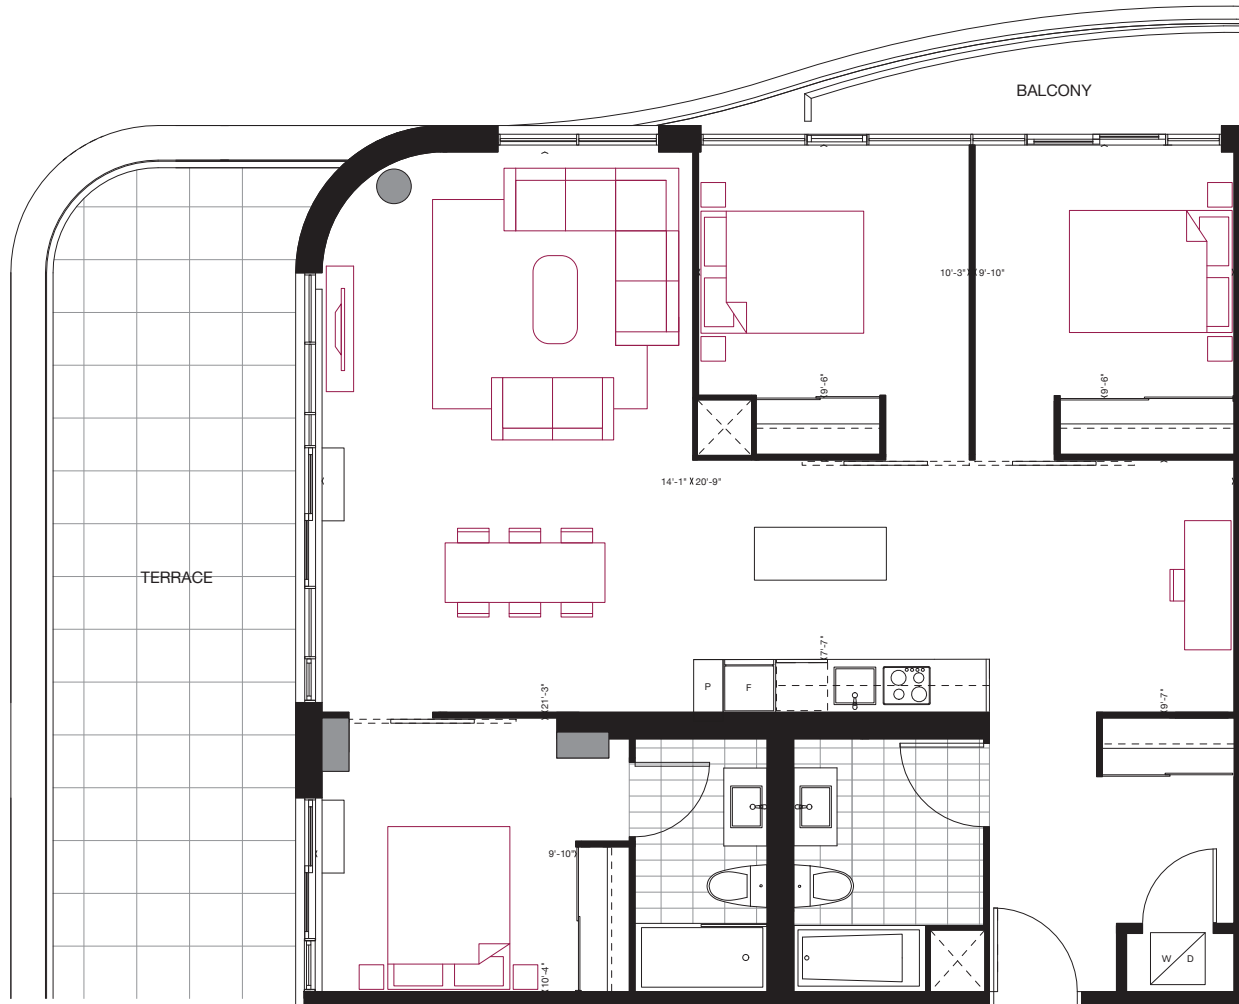

E4

3 BEDROOM + DEN
1,185 sq.ft.
300 sq.ft. Terrace + 65 sq.ft Balcony

FLOOR 7

Furniture not included. Actual floor area may differ from stated floor area; see APS for details. Keyplans are for location only. Suite numbering and balcony locations may change between floors. Floorplans may be mirrored in building. All prices, sizes and specifications are subject to change without notice. E.&O.E

reina