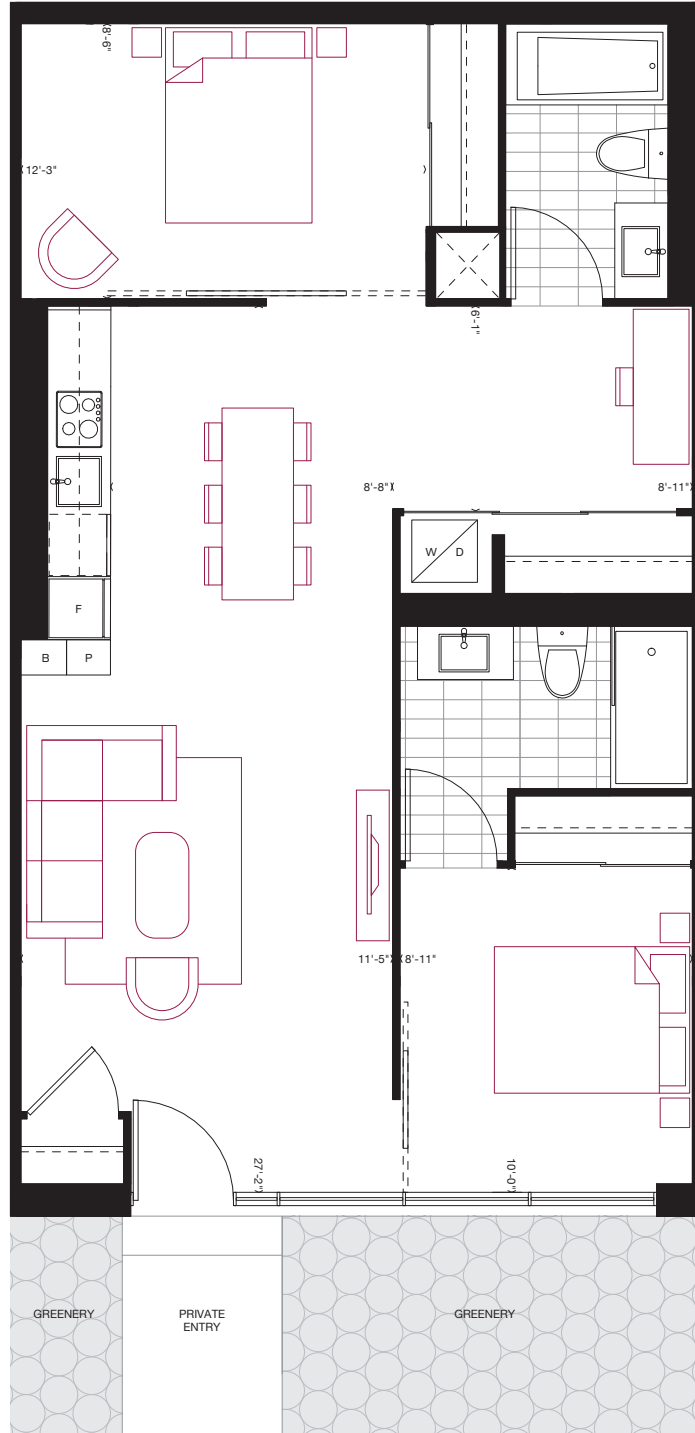

reina

A3

1 BEDROOM
535 sq.ft.
45 sq.ft. Balcony

FLOORS 3-4 / FLOOR 3 SHOWN

Furniture not included. Actual floor area may differ from stated floor area; see APS for details. Keyplans are for location only. Suite numbering and balcony locations may change between floors. Floorplans may be mirrored in building. All prices, sizes and specifications are subject to change without notice. E.&O.E

reina

B3

1 BEDROOM + DEN
620 sq.ft.

FLOORS 2-7 / FLOOR 2 SHOWN

Furniture not included. Actual floor area may differ from stated floor area; see APS for details. Keyplans are for location only. Suite numbering and balcony locations may change between floors. Floorplans may be mirrored in building. All prices, sizes and specifications are subject to change without notice. E.&O.E

C12

2 BEDROOM
795 sq.ft.

FLOOR 2

Furniture not included. Actual floor area may differ from stated floor area; see APS for details. Keyplans are for location only. Suite numbering and balcony locations may change between floors. Floorplans may be mirrored in building. All prices, sizes and specifications are subject to change without notice. E.&O.E

reina

C13

2 BEDROOM + DEN
805 sq.ft.

GROUND

Furniture not included. Actual floor area may differ from stated floor area; see APS for details. Keyplans are for location only. Suite numbering and balcony locations may change between floors. Floorplans may be mirrored in building. All prices, sizes and specifications are subject to change without notice. E.&O.E