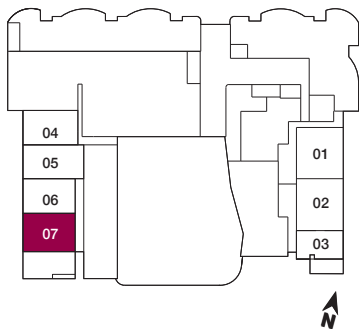

C7

2 BEDROOM
725 sq.ft.

FLOOR 2

Furniture not included. Actual floor area may differ from stated floor area; see APS for details. Keyplans are for location only. Suite numbering and balcony locations may change between floors. Floorplans may be mirrored in building. All prices, sizes and specifications are subject to change without notice. E.&O.E

reina

C8

2 BEDROOM
755 sq.ft.

GROUND

Furniture not included. Actual floor area may differ from stated floor area; see APS for details. Keyplans are for location only. Suite numbering and balcony locations may change between floors. Floorplans may be mirrored in building. All prices, sizes and specifications are subject to change without notice. E.&O.E