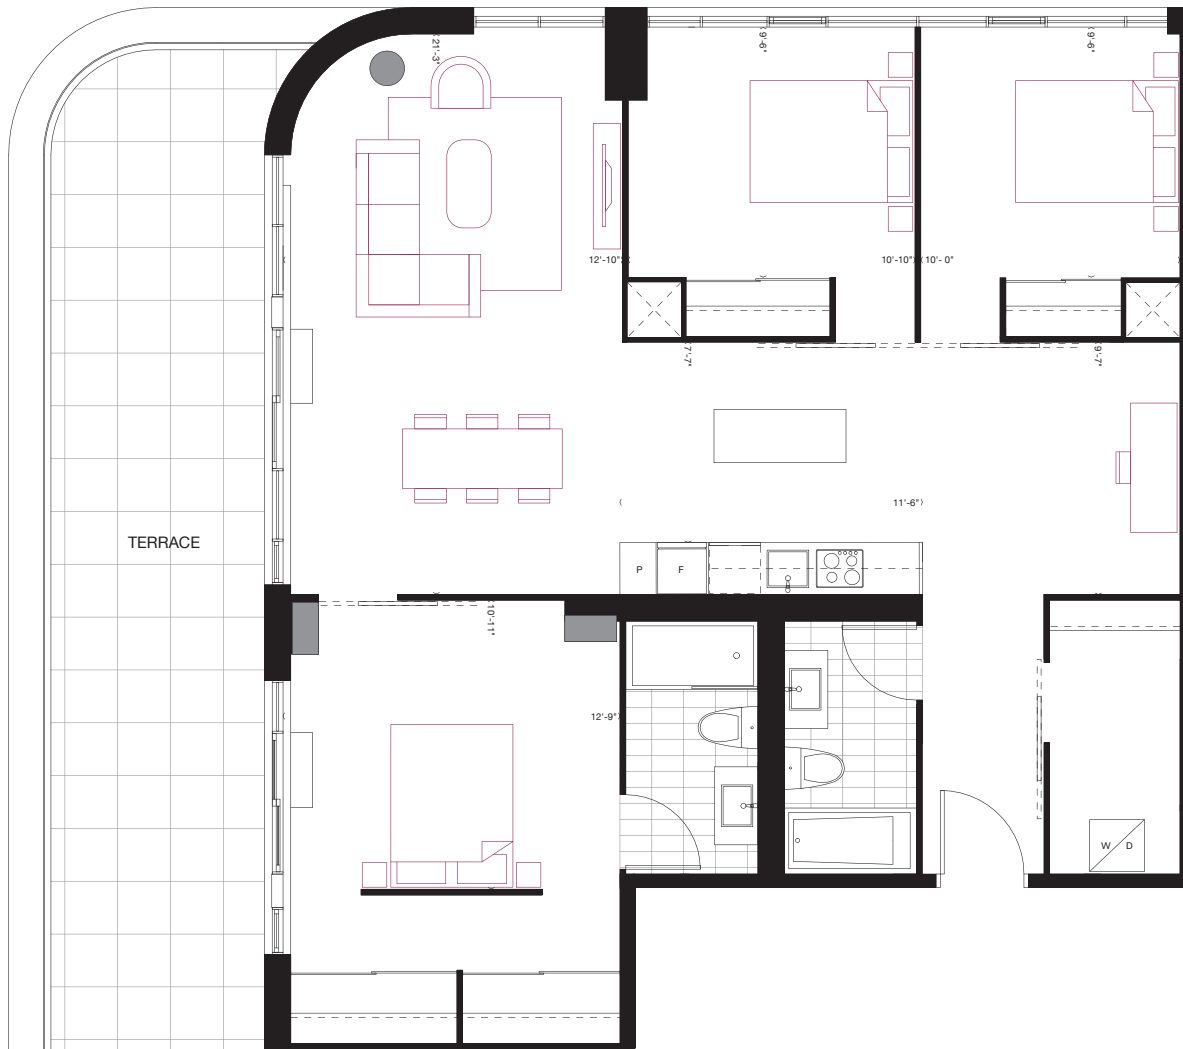

E5

3 BEDROOM + DEN

1,250 sq.ft.

320 sq.ft. Terrace

FLOOR 5

Furniture not included. Actual floor area may differ from stated floor area; see APS for details. Keyplans are for location only. Suite numbering and balcony locations may change between floors. Floorplans may be mirrored in building. All prices, sizes and specifications are subject to change without notice. E.&O.E

reina