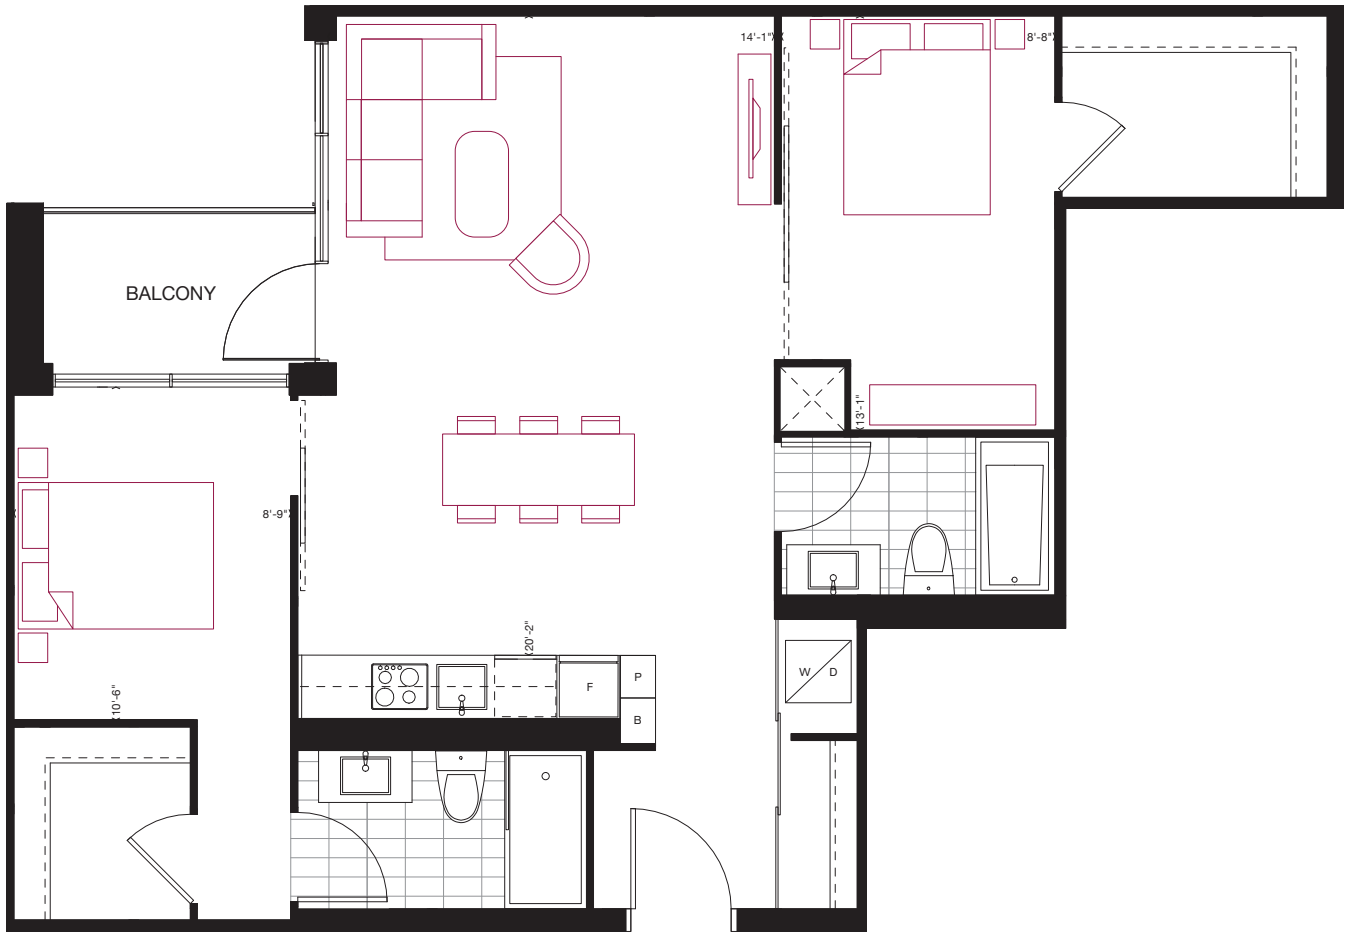

reina

C20

2 BEDROOM
905 sq.ft.

FLOOR 2-5 / FLOOR 2 SHOWN

Furniture not included. Actual floor area may differ from stated floor area; see APS for details. Keyplans are for location only. Suite numbering and balcony locations may change between floors. Floorplans may be mirrored in building. All prices, sizes and specifications are subject to change without notice. E.&O.E