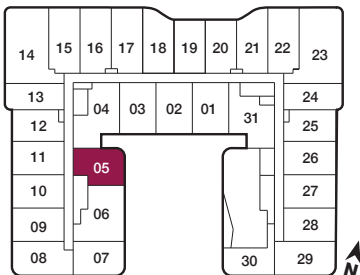

C7

2 BEDROOM
725 sq.ft.

FLOOR 2

Furniture not included. Actual floor area may differ from stated floor area; see APS for details. Keyplans are for location only. Suite numbering and balcony locations may change between floors. Floorplans may be mirrored in building. All prices, sizes and specifications are subject to change without notice. E.&O.E

reina