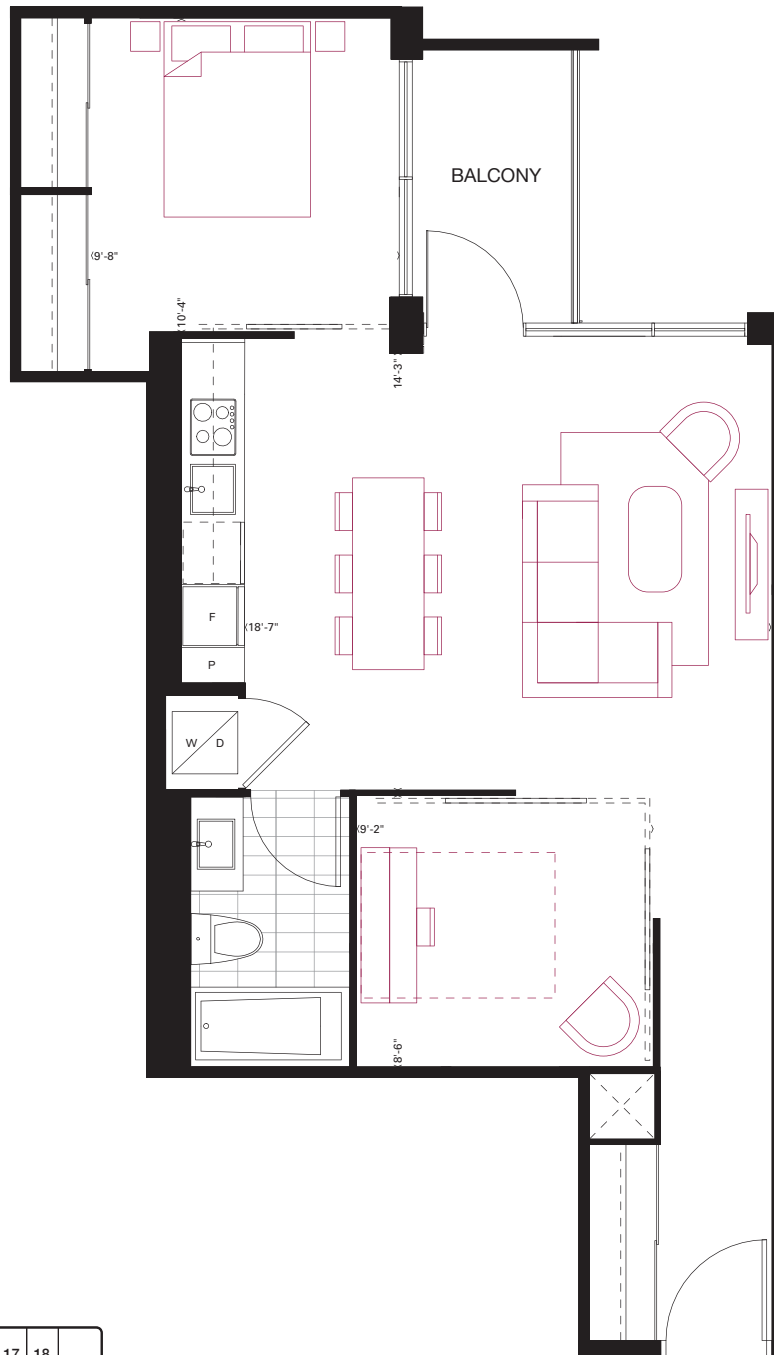

reina

B3

1 BEDROOM + DEN
620 sq.ft.

FLOORS 2-7 / FLOOR 2 SHOWN

Furniture not included. Actual floor area may differ from stated floor area; see APS for details. Keyplans are for location only. Suite numbering and balcony locations may change between floors. Floorplans may be mirrored in building. All prices, sizes and specifications are subject to change without notice. E.&O.E

reina

B5

1 BEDROOM + DEN
675 sq.ft.
 55 sq.ft. Balcony

BALCONY
 ALTERNATIVE
 315, 319, 321,
 414, 416, 420,
 513, 517, 519,
 612, 614, 618,
 712, 716, 718

NO BALCONY
 220

FLOOR 2

FLOORS 3-7 / FLOOR 3 SHOWN

Furniture not included. Actual floor area may differ from stated floor area; see APS for details. Keyplans are for location only. Suite numbering and balcony locations may change between floors. Floorplans may be mirrored in building. All prices, sizes and specifications are subject to change without notice. E.&O.E

B6

1 BEDROOM + DEN
680 sq.ft.
 55 sq.ft. Balcony

BALCONY
 ALTERNATIVE
 218, 317, 418, 515,
 616, 714

NO BALCONY
 219

FLOORS 2-7 / FLOOR 2 SHOWN

Furniture not included. Actual floor area may differ from stated floor area; see APS for details. Keyplans are for location only. Suite numbering and balcony locations may change between floors. Floorplans may be mirrored in building. All prices, sizes and specifications are subject to change without notice. E.&O.E

B7

1 BEDROOM + DEN

710 sq.ft.

40 sq.ft. Balcony

FLOOR 7

Furniture not included. Actual floor area may differ from stated floor area; see APS for details. Keyplans are for location only. Suite numbering and balcony locations may change between floors. Floorplans may be mirrored in building. All prices, sizes and specifications are subject to change without notice. E.&O.E