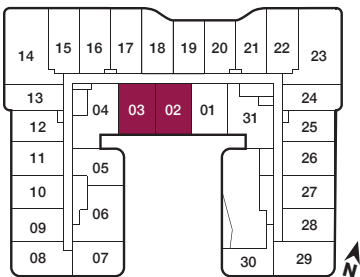

C11

2 BEDROOM
765 sq.ft.
 115 sq.ft. Balcony
 65 sq.ft. Balcony (Alternative)

BALCONY
 ALTERNATIVE
 603, 704

BALCONY
 ALTERNATIVE
 303, 403, 503,
 601, 702

NO BALCONY
 202, 203

FLOORS 2-5 / FLOOR 2 SHOWN

FLOOR 6-7 / FLOOR 6 SHOWN