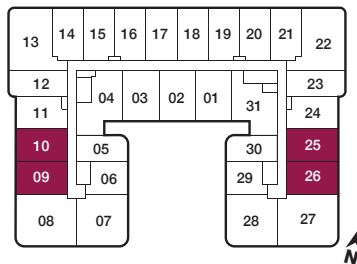

reina

C5

2 BEDROOM
710 sq.ft.
 50 sq.ft. Balcony

BALCONY
 ALTERNATIVE
 227, 210, 310,
 325, 409, 426,
 508, 523

FLOOR 2

FLOORS 3-4 / FLOOR 3 SHOWN

FLOORS 5-6 / FLOOR 5 SHOWN

Furniture not included. Actual floor area may differ from stated floor area; see APS for details. Keyplans are for location only. Suite numbering and balcony locations may change between floors. Floorplans may be mirrored in building. All prices, sizes and specifications are subject to change without notice. E.&O.E