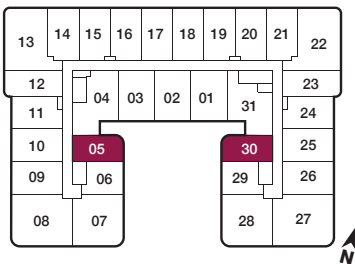

reina

A3

1 BEDROOM
535 sq.ft.
45 sq.ft. Balcony

FLOORS 3-4 / FLOOR 3 SHOWN

Furniture not included. Actual floor area may differ from stated floor area; see APS for details. Keyplans are for location only. Suite numbering and balcony locations may change between floors. Floorplans may be mirrored in building. All prices, sizes and specifications are subject to change without notice. E.&O.E

reina

A4

1 BEDROOM
550 sq.ft.
60 sq.ft. Terrace

FLOOR 8

Furniture not included. Actual floor area may differ from stated floor area; see APS for details. Keyplans are for location only. Suite numbering and balcony locations may change between floors. Floorplans may be mirrored in building. All prices, sizes and specifications are subject to change without notice. E.&O.E

reina

A5

1 BEDROOM
560 sq.ft.
45 sq.ft. Balcony

FLOORS 3-5 / FLOOR 3 SHOWN

Furniture not included. Actual floor area may differ from stated floor area; see APS for details. Keyplans are for location only. Suite numbering and balcony locations may change between floors. Floorplans may be mirrored in building. All prices, sizes and specifications are subject to change without notice. E.&O.E

reina

B3

1 BEDROOM + DEN
620 sq.ft.

FLOORS 2-7 / FLOOR 2 SHOWN

Furniture not included. Actual floor area may differ from stated floor area; see APS for details. Keyplans are for location only. Suite numbering and balcony locations may change between floors. Floorplans may be mirrored in building. All prices, sizes and specifications are subject to change without notice. E.&O.E