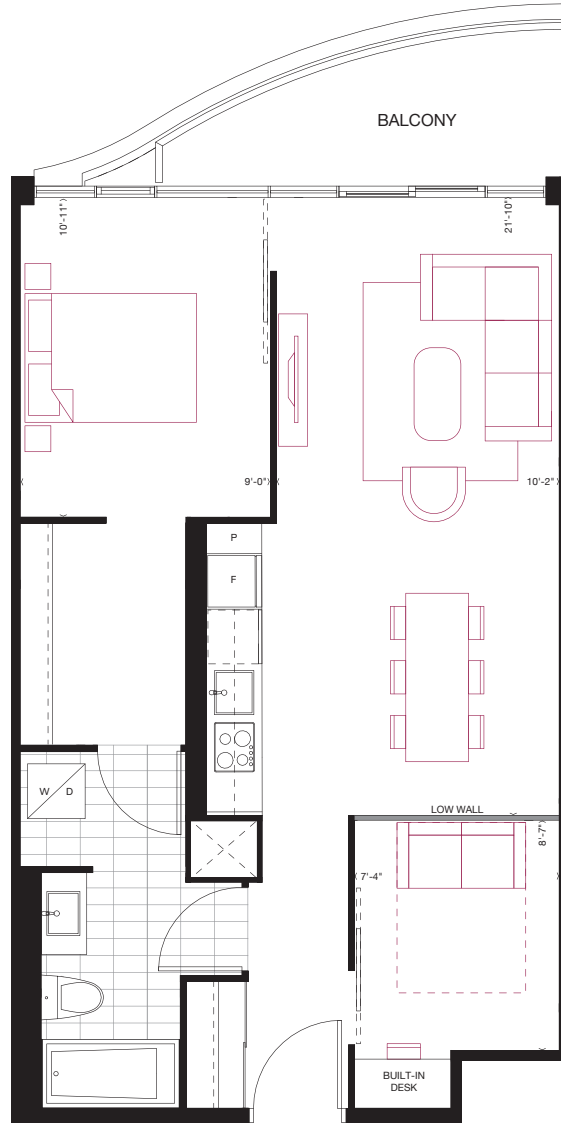

reina

A3

1 BEDROOM
535 sq.ft.
45 sq.ft. Balcony

FLOORS 3-4 / FLOOR 3 SHOWN

Furniture not included. Actual floor area may differ from stated floor area; see APS for details. Keyplans are for location only. Suite numbering and balcony locations may change between floors. Floorplans may be mirrored in building. All prices, sizes and specifications are subject to change without notice. E.&O.E

reina

A5

1 BEDROOM
560 sq.ft.
45 sq.ft. Balcony

FLOORS 3-5 / FLOOR 3 SHOWN

Furniture not included. Actual floor area may differ from stated floor area; see APS for details. Keyplans are for location only. Suite numbering and balcony locations may change between floors. Floorplans may be mirrored in building. All prices, sizes and specifications are subject to change without notice. E.&O.E

reina

B3

1 BEDROOM + DEN
620 sq.ft.

FLOORS 2-7 / FLOOR 2 SHOWN

Furniture not included. Actual floor area may differ from stated floor area; see APS for details. Keyplans are for location only. Suite numbering and balcony locations may change between floors. Floorplans may be mirrored in building. All prices, sizes and specifications are subject to change without notice. E.&O.E

reina

B5

1 BEDROOM + DEN
675 sq.ft.
 55 sq.ft. Balcony

BALCONY
 ALTERNATIVE
 315, 319, 321,
 414, 416, 420,
 513, 517, 519,
 612, 614, 618,
 712, 716, 718

NO BALCONY
 220

FLOOR 2

FLOORS 3-7 / FLOOR 3 SHOWN

Furniture not included. Actual floor area may differ from stated floor area; see APS for details. Keyplans are for location only. Suite numbering and balcony locations may change between floors. Floorplans may be mirrored in building. All prices, sizes and specifications are subject to change without notice. E.&O.E