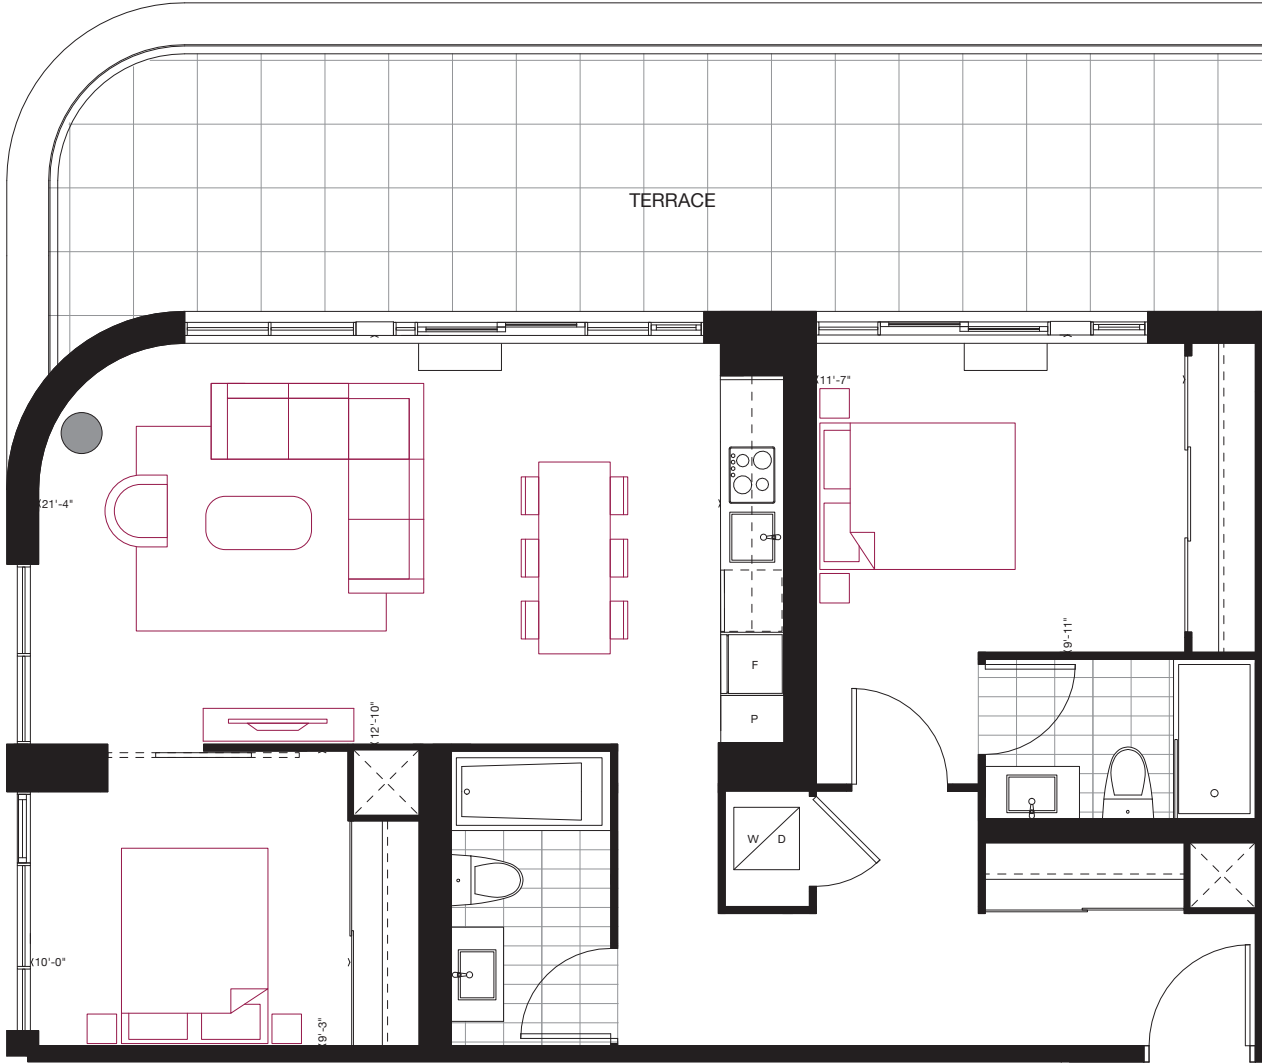

C22

2 BEDROOM
915 sq.ft.
305 sq.ft. Terrace

FLOOR 4

Furniture not included. Actual floor area may differ from stated floor area; see APS for details. Keyplans are for location only. Suite numbering and balcony locations may change between floors. Floorplans may be mirrored in building. All prices, sizes and specifications are subject to change without notice. E.&O.E

reina