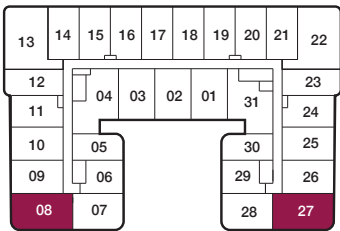

C22

2 BEDROOM
915 sq.ft.
305 sq.ft. Terrace

FLOOR 4

Furniture not included. Actual floor area may differ from stated floor area; see APS for details. Keyplans are for location only. Suite numbering and balcony locations may change between floors. Floorplans may be mirrored in building. All prices, sizes and specifications are subject to change without notice. E.&O.E

reina