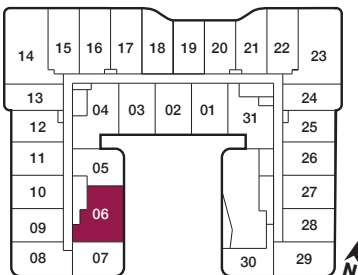

E1

3 BEDROOM
1,010 sq.ft.

FLOOR 2

Furniture not included. Actual floor area may differ from stated floor area; see APS for details. Keyplans are for location only. Suite numbering and balcony locations may change between floors. Floorplans may be mirrored in building. All prices, sizes and specifications are subject to change without notice. E.&O.E

reina