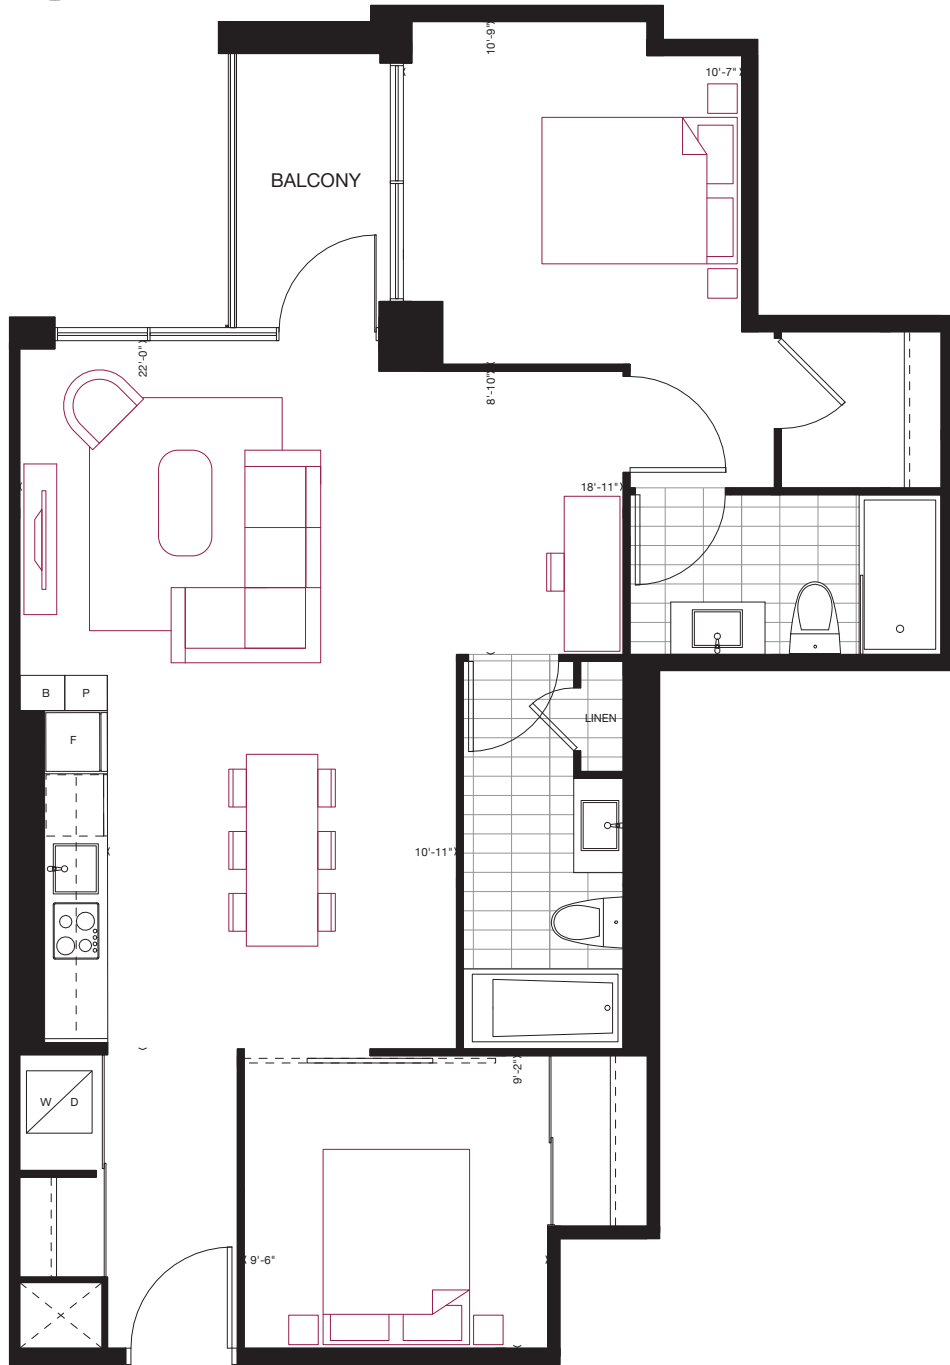

C19

2 BEDROOM
885 sq.ft.
45 sq.ft. Balcony

FLOOR 6

Furniture not included. Actual floor area may differ from stated floor area; see APS for details. Keyplans are for location only. Suite numbering and balcony locations may change between floors. Floorplans may be mirrored in building. All prices, sizes and specifications are subject to change without notice. E.&O.E

reina