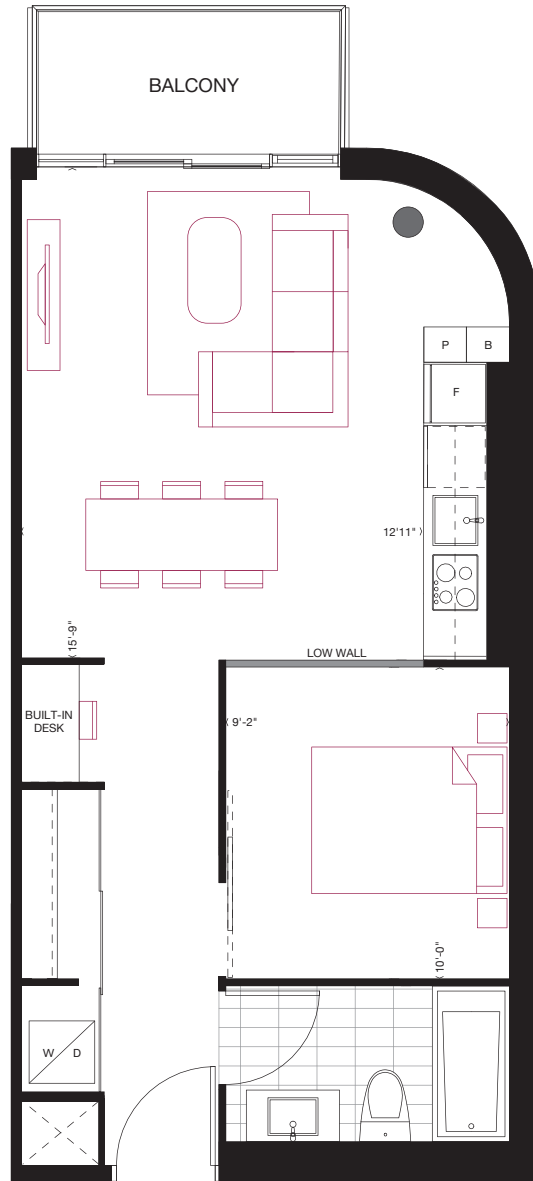

reina

A3

1 BEDROOM
535 sq.ft.
45 sq.ft. Balcony

FLOORS 3-4 / FLOOR 3 SHOWN

Furniture not included. Actual floor area may differ from stated floor area; see APS for details. Keyplans are for location only. Suite numbering and balcony locations may change between floors. Floorplans may be mirrored in building. All prices, sizes and specifications are subject to change without notice. E.&O.E

reina

A4

1 BEDROOM
550 sq.ft.
60 sq.ft. Terrace

FLOOR 8

Furniture not included. Actual floor area may differ from stated floor area; see APS for details. Keyplans are for location only. Suite numbering and balcony locations may change between floors. Floorplans may be mirrored in building. All prices, sizes and specifications are subject to change without notice. E.&O.E

reina

A5

1 BEDROOM
560 sq.ft.
45 sq.ft. Balcony

FLOORS 3-5 / FLOOR 3 SHOWN

Furniture not included. Actual floor area may differ from stated floor area; see APS for details. Keyplans are for location only. Suite numbering and balcony locations may change between floors. Floorplans may be mirrored in building. All prices, sizes and specifications are subject to change without notice. E.&O.E

reina

B3

1 BEDROOM + DEN
620 sq.ft.

FLOORS 2-7 / FLOOR 2 SHOWN

Furniture not included. Actual floor area may differ from stated floor area; see APS for details. Keyplans are for location only. Suite numbering and balcony locations may change between floors. Floorplans may be mirrored in building. All prices, sizes and specifications are subject to change without notice. E.&O.E