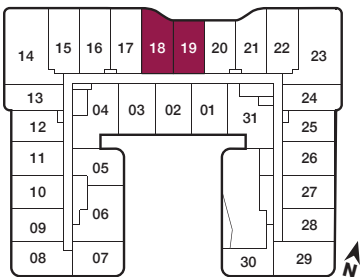

reina

B3

1 BEDROOM + DEN
620 sq.ft.

FLOORS 2-7 / FLOOR 2 SHOWN

Furniture not included. Actual floor area may differ from stated floor area; see APS for details. Keyplans are for location only. Suite numbering and balcony locations may change between floors. Floorplans may be mirrored in building. All prices, sizes and specifications are subject to change without notice. E.&O.E

reina

B5

1 BEDROOM + DEN
675 sq.ft.
 55 sq.ft. Balcony

BALCONY
 ALTERNATIVE
 315, 319, 321,
 414, 416, 420,
 513, 517, 519,
 612, 614, 618,
 712, 716, 718

NO BALCONY
 220

FLOOR 2

FLOORS 3-7 / FLOOR 3 SHOWN

Furniture not included. Actual floor area may differ from stated floor area; see APS for details. Keyplans are for location only. Suite numbering and balcony locations may change between floors. Floorplans may be mirrored in building. All prices, sizes and specifications are subject to change without notice. E.&O.E

B6

1 BEDROOM + DEN
680 sq.ft.
 55 sq.ft. Balcony

BALCONY
 ALTERNATIVE
 218, 317, 418, 515,
 616, 714

NO BALCONY
 219

FLOORS 2-7 / FLOOR 2 SHOWN

Furniture not included. Actual floor area may differ from stated floor area; see APS for details. Keyplans are for location only. Suite numbering and balcony locations may change between floors. Floorplans may be mirrored in building. All prices, sizes and specifications are subject to change without notice. E.&O.E

B7

1 BEDROOM + DEN

710 sq.ft.

40 sq.ft. Balcony

FLOOR 7

Furniture not included. Actual floor area may differ from stated floor area; see APS for details. Keyplans are for location only. Suite numbering and balcony locations may change between floors. Floorplans may be mirrored in building. All prices, sizes and specifications are subject to change without notice. E.&O.E