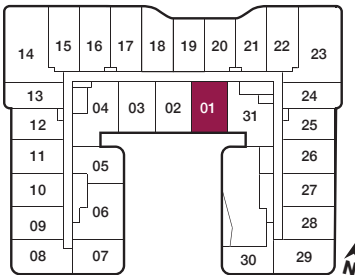

FLOORS 2-5 / FLOOR 2 SHOWN