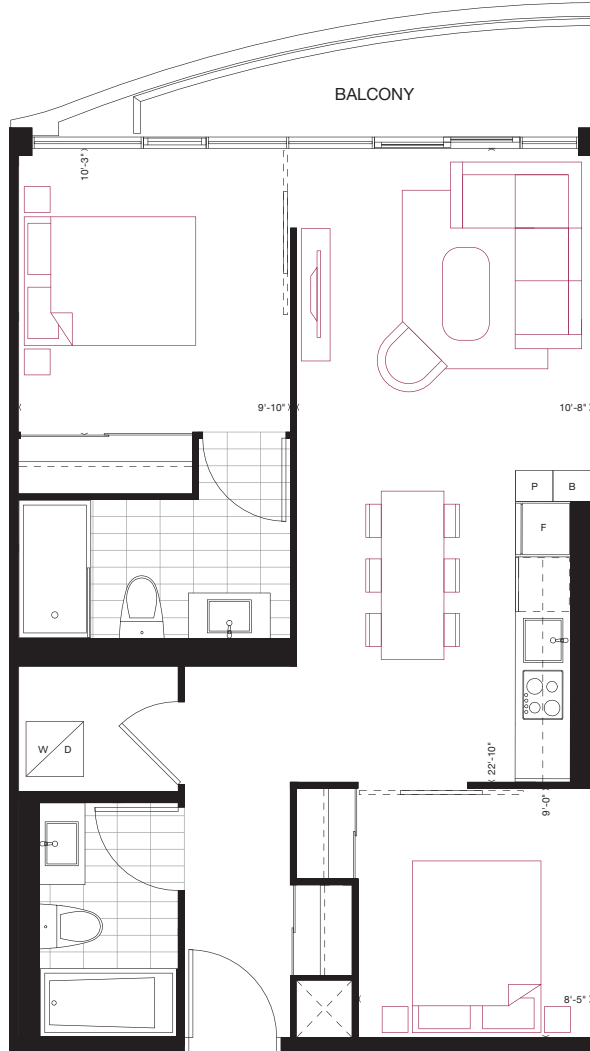

B7

1 BEDROOM + DEN

710 sq.ft.

40 sq.ft. Balcony

FLOOR 7

Furniture not included. Actual floor area may differ from stated floor area; see APS for details. Keyplans are for location only. Suite numbering and balcony locations may change between floors. Floorplans may be mirrored in building. All prices, sizes and specifications are subject to change without notice. E.&O.E

reina

C1

2 BEDROOM
660 sq.ft.
 50 sq.ft. Balcony

BALCONY
 ALTERNATIVE
 311, 324, 509,
 522, 708, 721

FLOORS 2-7 / FLOOR 2 SHOWN

Furniture not included. Actual floor area may differ from stated floor area; see APS for details. Keyplans are for location only. Suite numbering and balcony locations may change between floors. Floorplans may be mirrored in building. All prices, sizes and specifications are subject to change without notice. E.&O.E

C4

2 BEDROOM

710 sq.ft.

65 sq.ft. Balcony + 300 sq.ft. Terrace

FLOOR 6

Furniture not included. Actual floor area may differ from stated floor area; see APS for details. Keyplans are for location only. Suite numbering and balcony locations may change between floors. Floorplans may be mirrored in building. All prices, sizes and specifications are subject to change without notice. E.&O.E

reina

C5

2 BEDROOM
710 sq.ft.
 50 sq.ft. Balcony

BALCONY
 ALTERNATIVE
 227, 210, 310,
 325, 409, 426,
 508, 523

FLOOR 2

FLOORS 3-4 / FLOOR 3 SHOWN

FLOORS 5-6 / FLOOR 5 SHOWN

Furniture not included. Actual floor area may differ from stated floor area; see APS for details. Keyplans are for location only. Suite numbering and balcony locations may change between floors. Floorplans may be mirrored in building. All prices, sizes and specifications are subject to change without notice. E.&O.E