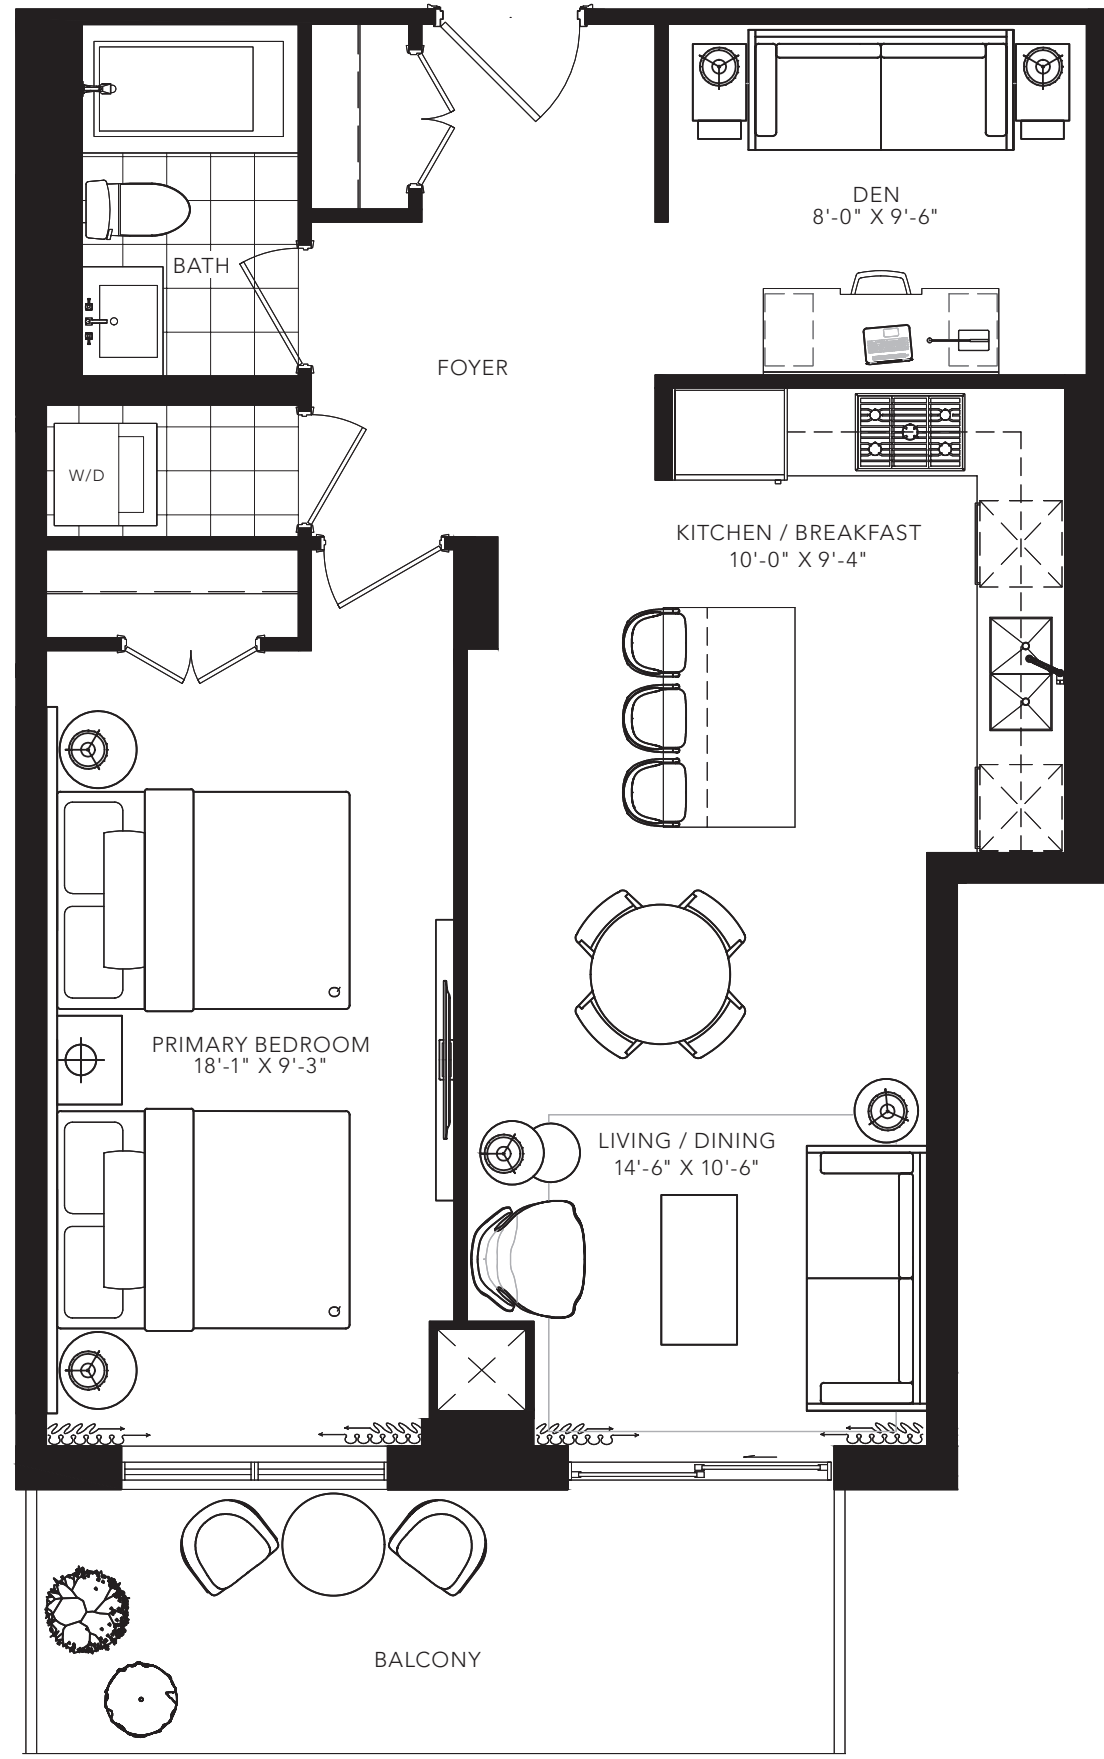

AMEER

1 BEDROOM + DEN
775 SQ.FT.

FLOOR 3

All areas and stated room dimensions are approximate. Floor area measured in accordance with Tarion requirements. Actual living area will vary from floor area stated. Furniture not included. Plan may be reversed. All illustrations are artist's concept. E. & O.E. September 2021.