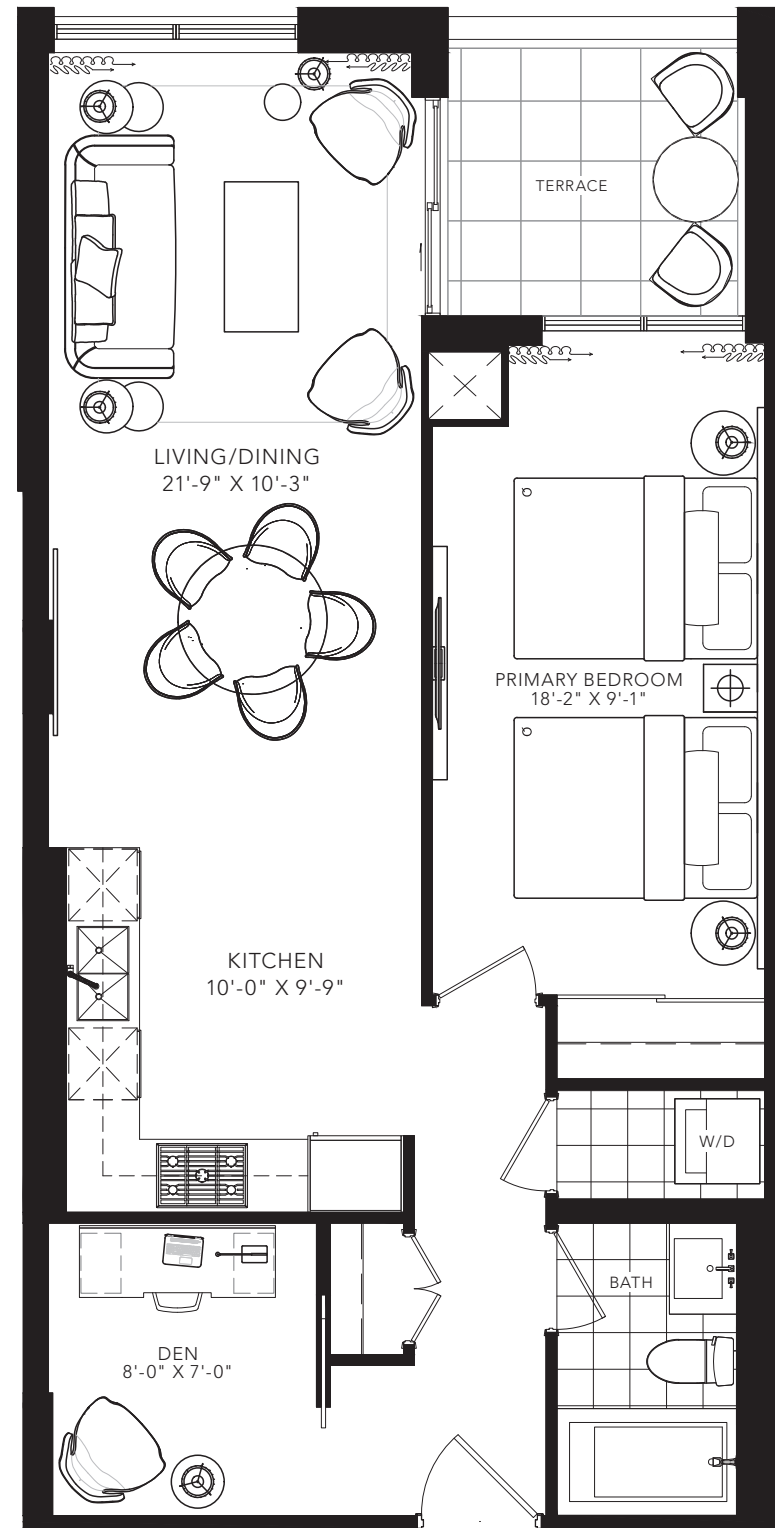

GLENHILL

CONDOMINIUMS

GLENCAIRN

1 BEDROOM + DEN

770 SQ.FT.

FLOOR 2

All areas and stated room dimensions are approximate. Floor area measured in accordance with Tarion requirements. Actual living area will vary from floor area stated. Furniture not included. Plan may be reversed. All illustrations are artist's concept. E. & O.E. September 2021.