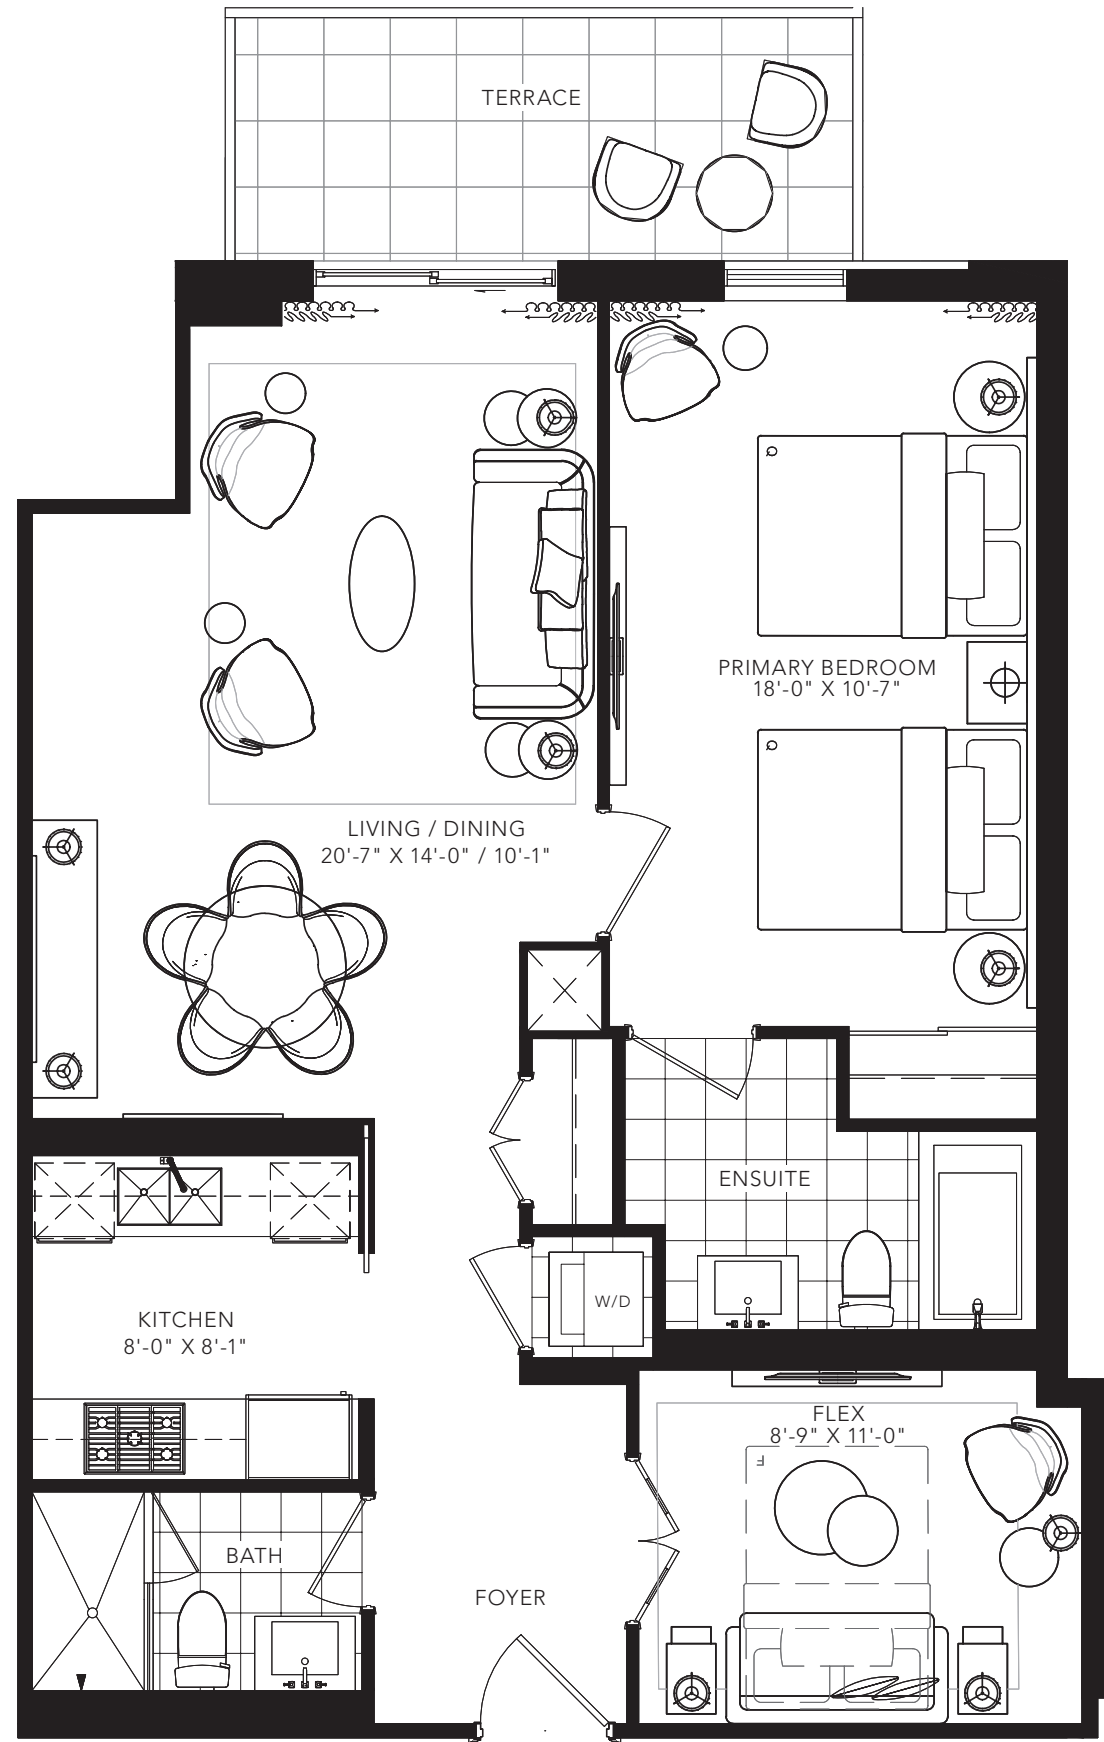

ALLARD

1 BEDROOM + FLEX
932 SQ.FT.

FLOOR 2

All areas and stated room dimensions are approximate. Floor area measured in accordance with Tarion requirements. Actual living area will vary from floor area stated. Furniture not included. Plan may be reversed. All illustrations are artist's concept. E. & O.E. September 2021.