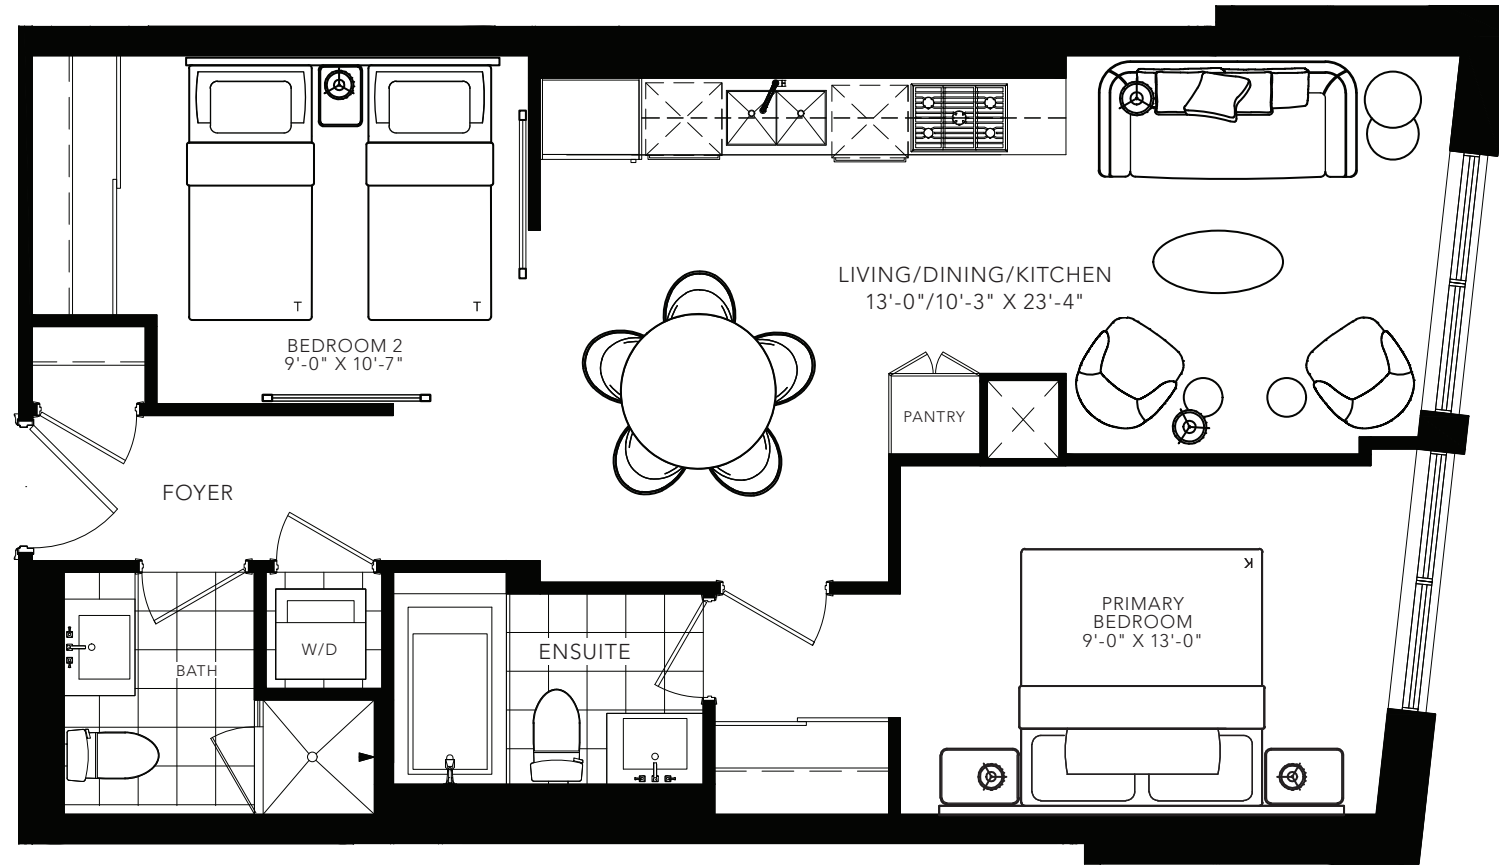

BATHURST

2 BEDROOM  
772 SQ.FT.

FLOOR 2

FLOOR 3