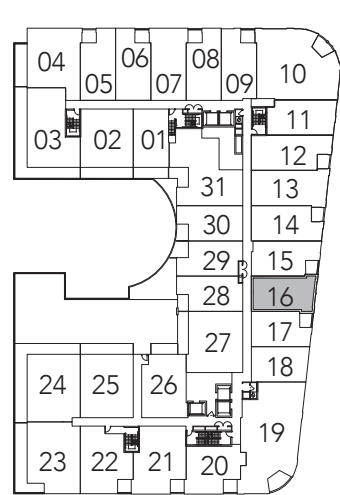

BATHURST

2 BEDROOM  
772 SQ.FT.

FLOOR 2

FLOOR 3