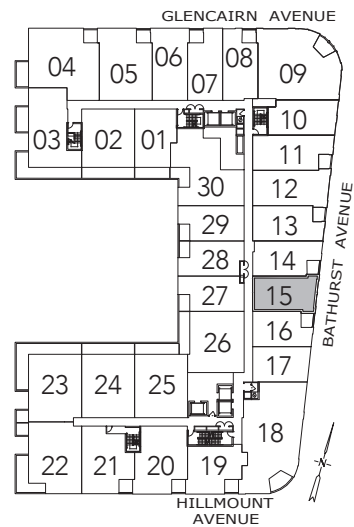

BATHURST

2 BEDROOM  
772 SQ.FT.

FLOOR 2

FLOOR 3