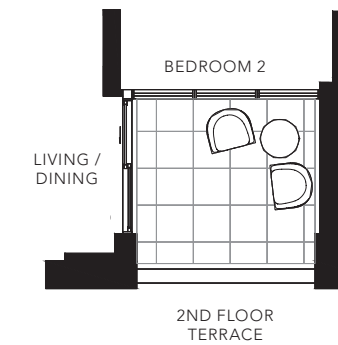

SPARROW

2 BEDROOM

996 SQ.FT.

All areas and stated room dimensions are approximate. Floor area measured in accordance with Tarion requirements. Actual living area will vary from floor area stated. Furniture not included. Plan may be reversed. All illustrations are artist's concept. E. & O.E. September 2021.