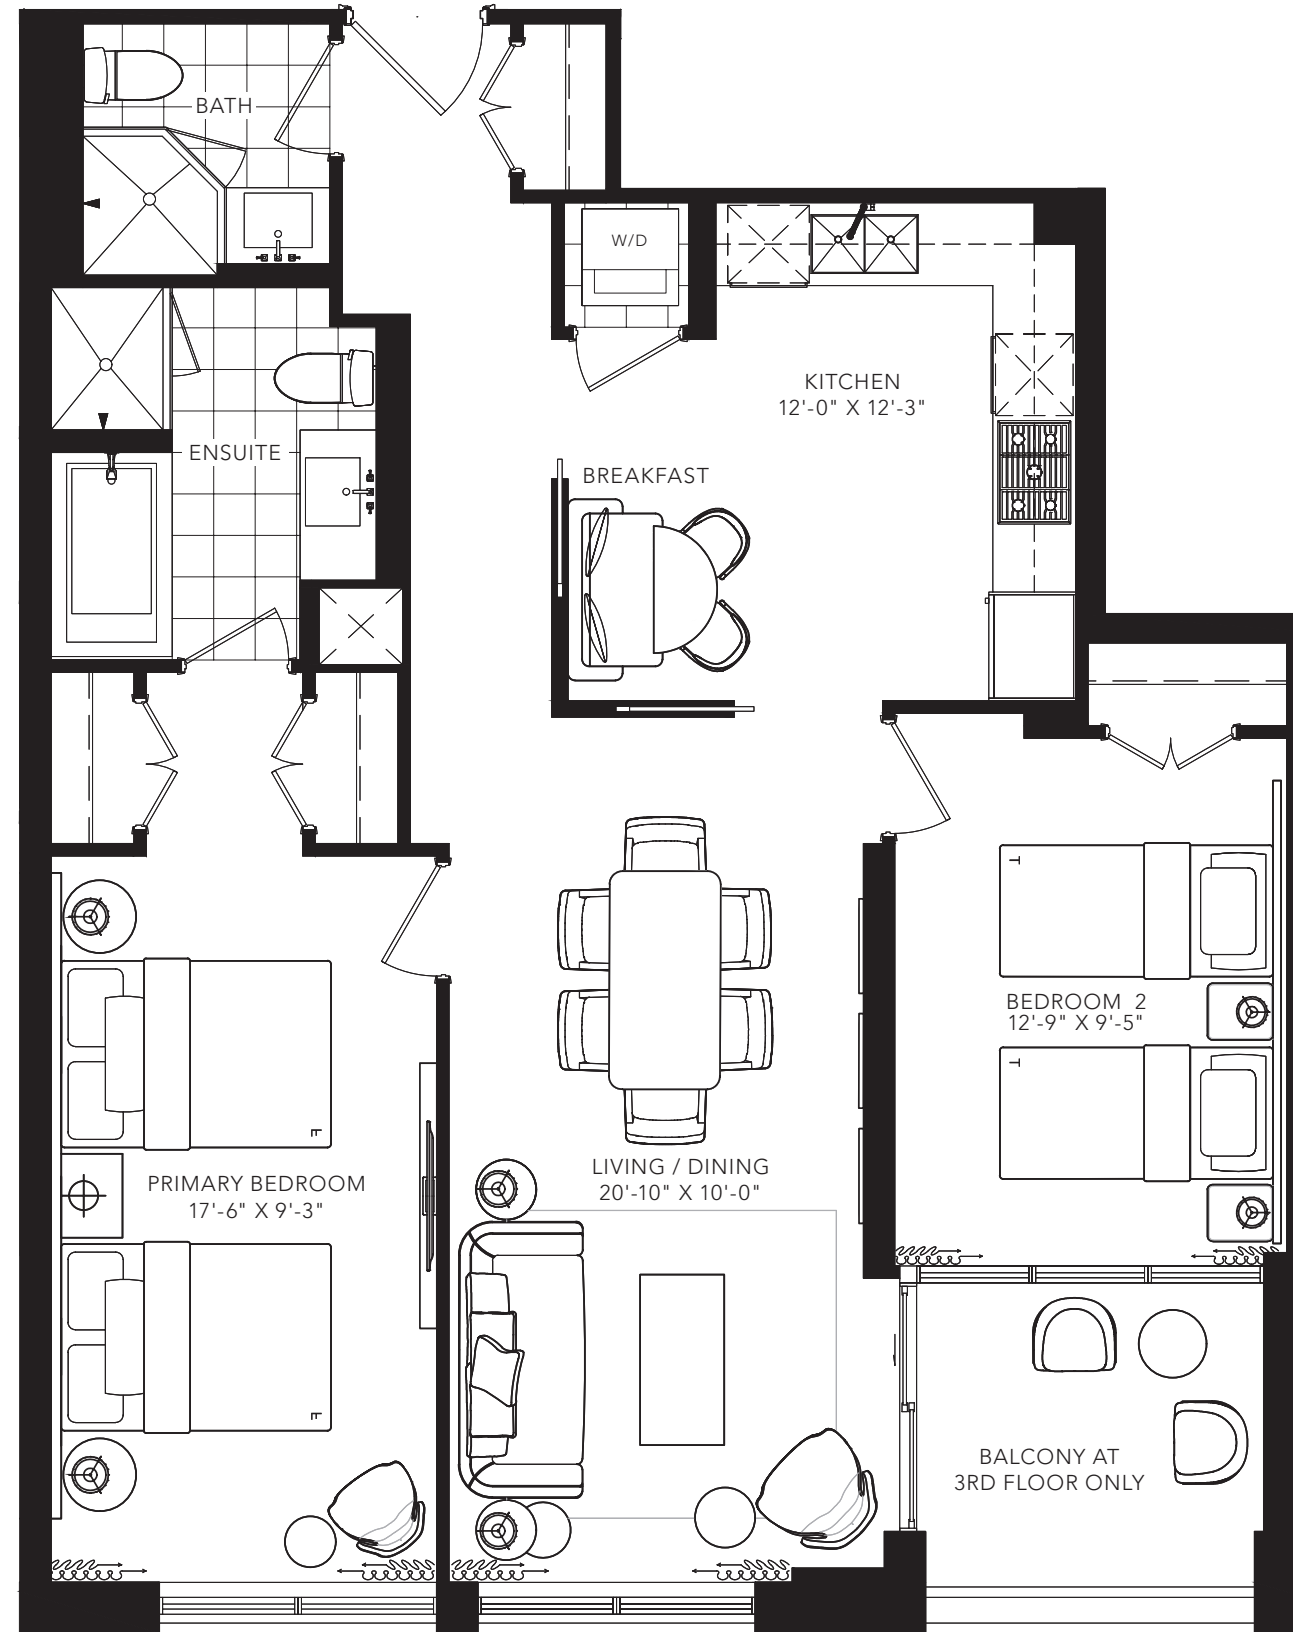

SPARROW

2 BEDROOM

996 SQ.FT.

All areas and stated room dimensions are approximate. Floor area measured in accordance with Tarion requirements. Actual living area will vary from floor area stated. Furniture not included. Plan may be reversed. All illustrations are artist's concept. E. & O.E. September 2021.