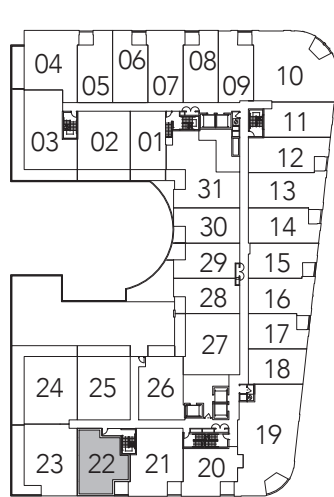

SPARROW

2 BEDROOM

996 SQ.FT.

All areas and stated room dimensions are approximate. Floor area measured in accordance with Tarion requirements. Actual living area will vary from floor area stated. Furniture not included. Plan may be reversed. All illustrations are artist's concept. E. & O.E. September 2021.