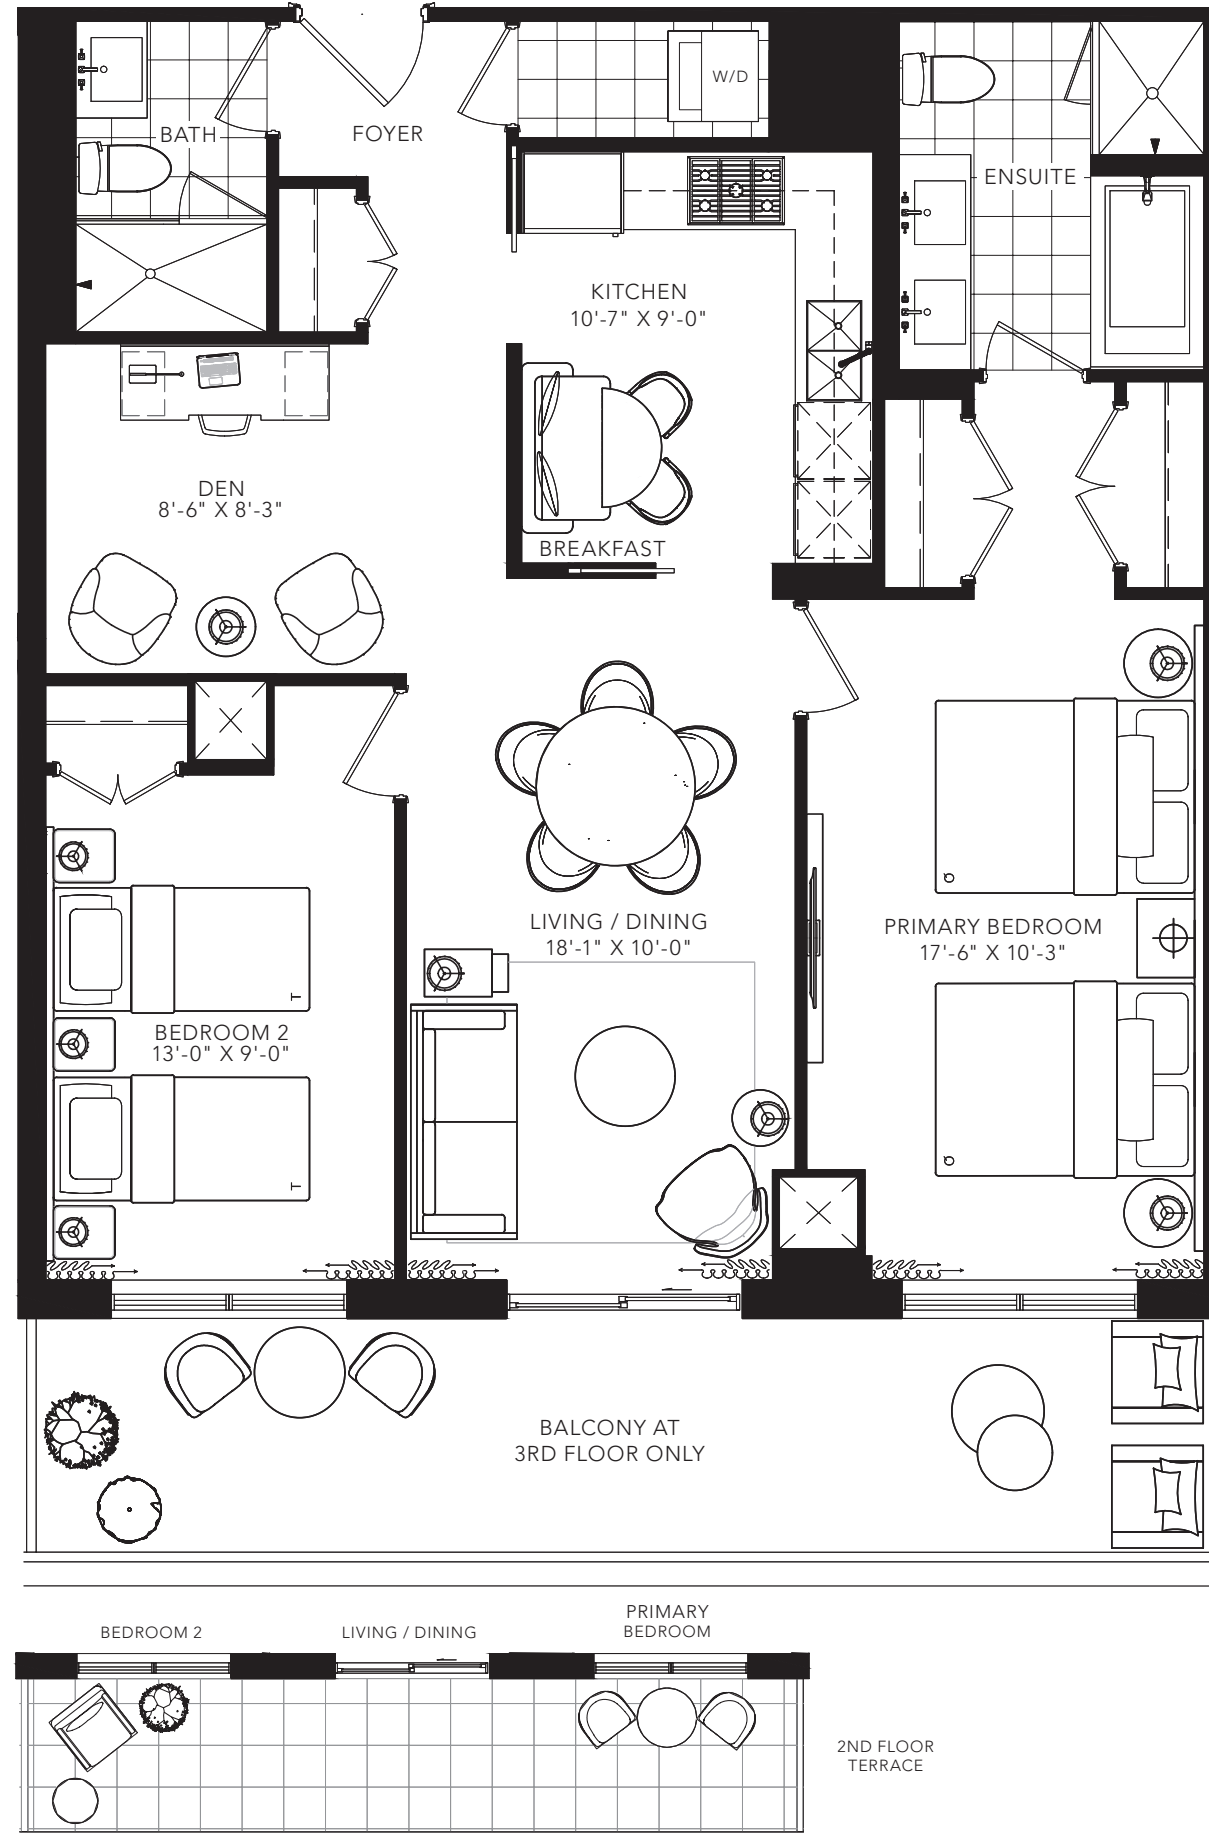

CELT

2 BEDROOM + DEN
1034 SQ. FT.

FLOOR 2

FLOOR 3

All areas and stated room dimensions are approximate. Floor area measured in accordance with Tarion requirements. Actual living area will vary from floor area stated. Furniture not included. Plan may be reversed. All illustrations are artist's concept. E. & O.E. September 2021.