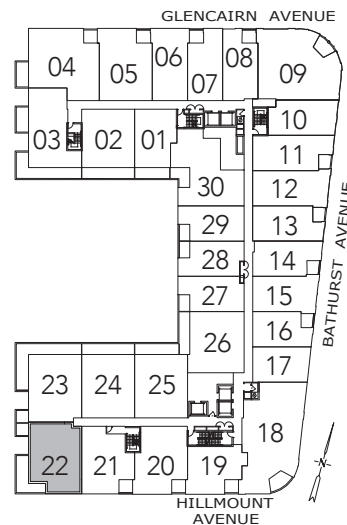

DELL PARK

2 BEDROOM + DEN
1200 SQ. FT.

FLOOR 2

FLOOR 3

All areas and stated room dimensions are approximate. Floor area measured in accordance with Tarion requirements. Actual living area will vary from floor area stated. Furniture not included. Plan may be reversed. All illustrations are artist's concept. E. & O.E. September 2021.