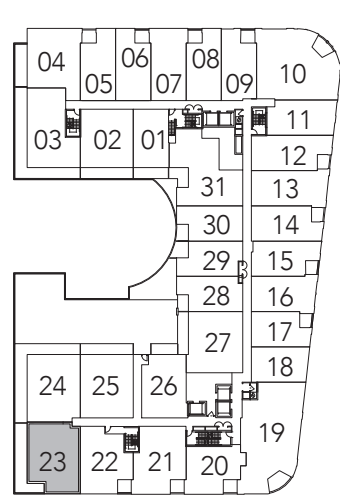

DELL PARK

2 BEDROOM + DEN
1200 SQ. FT.

FLOOR 2

FLOOR 3

All areas and stated room dimensions are approximate. Floor area measured in accordance with Tarion requirements. Actual living area will vary from floor area stated. Furniture not included. Plan may be reversed. All illustrations are artist's concept. E. & O.E. September 2021.