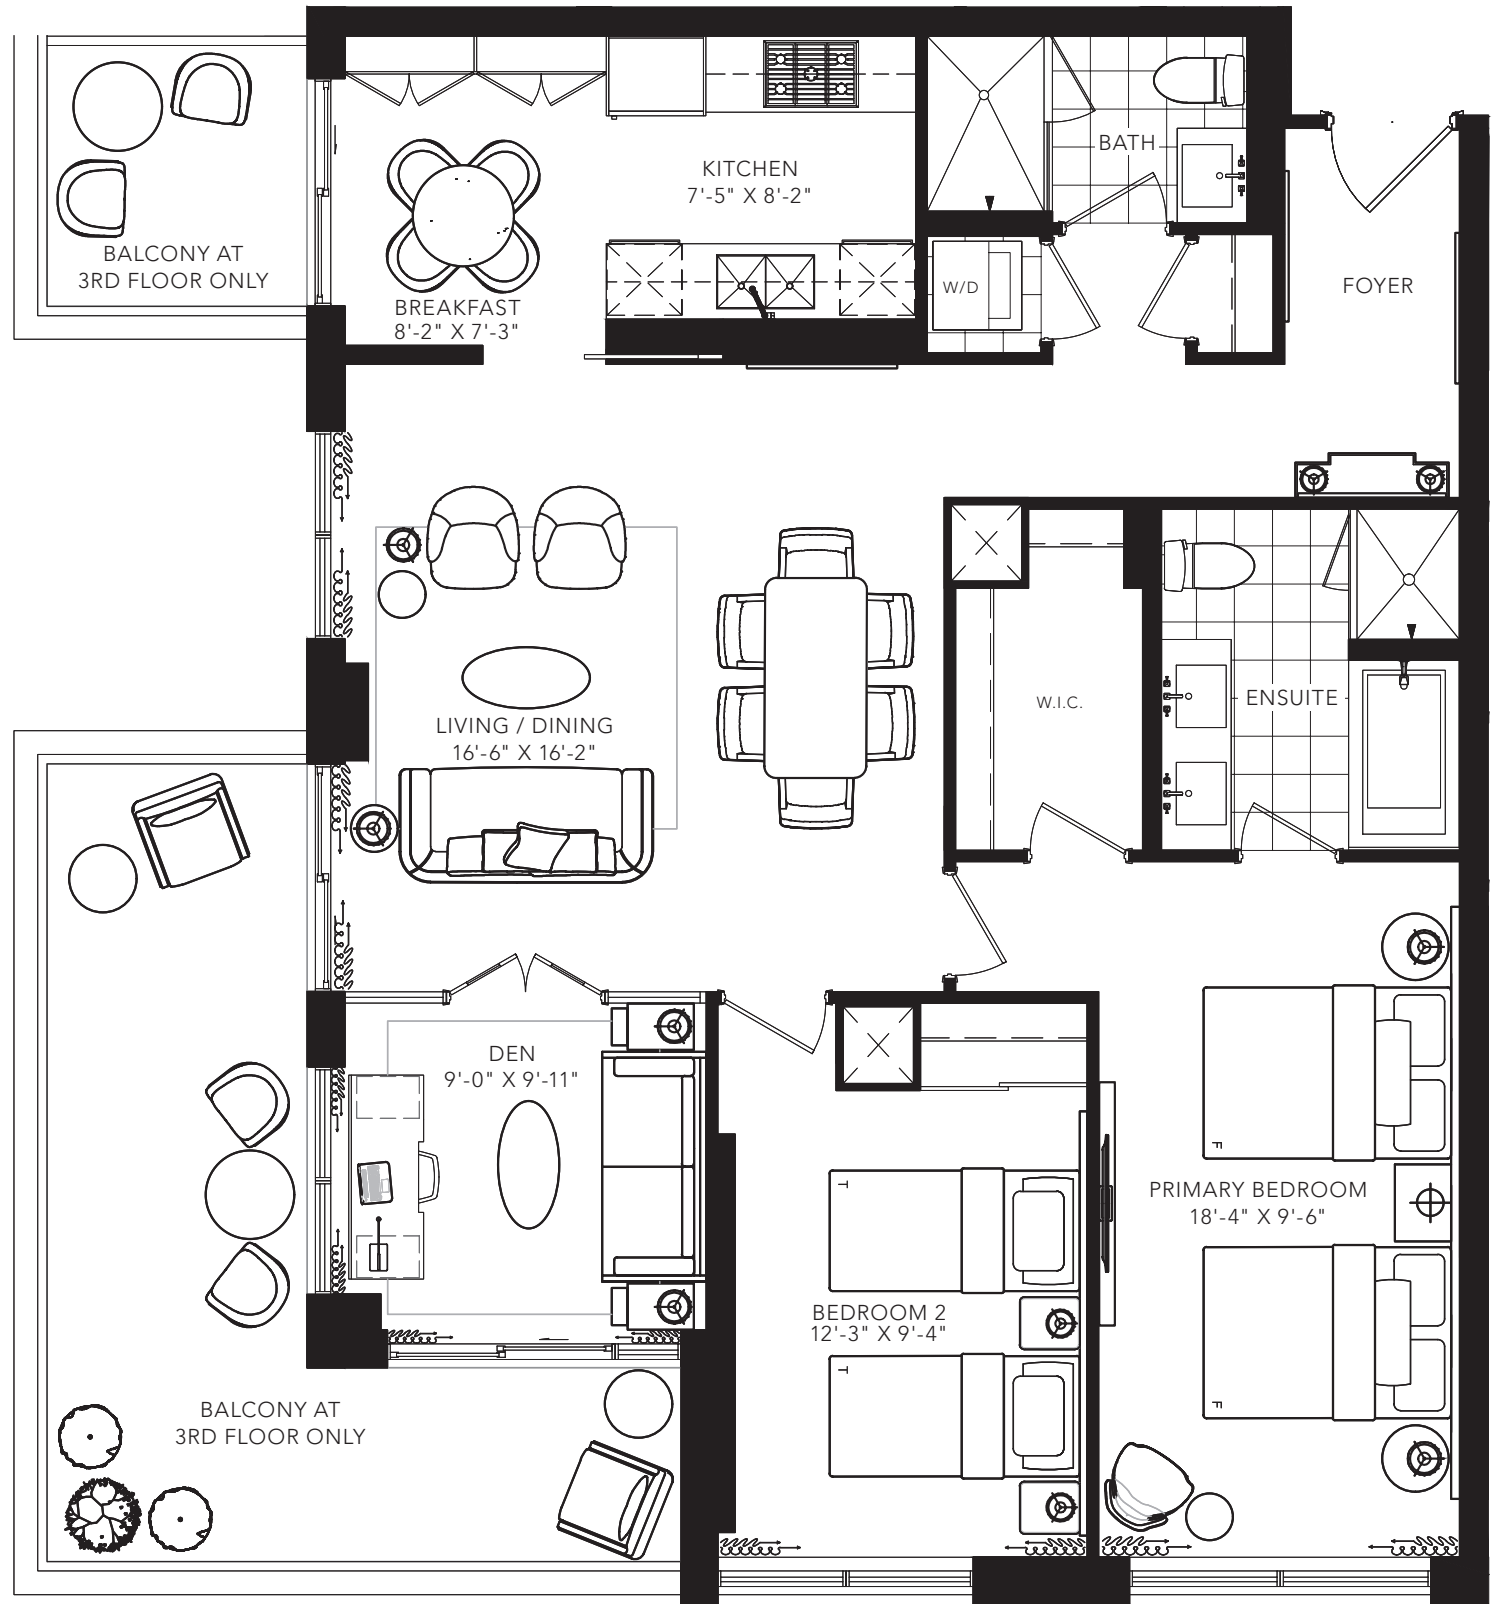

DELL PARK

2 BEDROOM + DEN
1200 SQ. FT.

FLOOR 2

FLOOR 3

All areas and stated room dimensions are approximate. Floor area measured in accordance with Tarion requirements. Actual living area will vary from floor area stated. Furniture not included. Plan may be reversed. All illustrations are artist's concept. E. & O.E. September 2021.