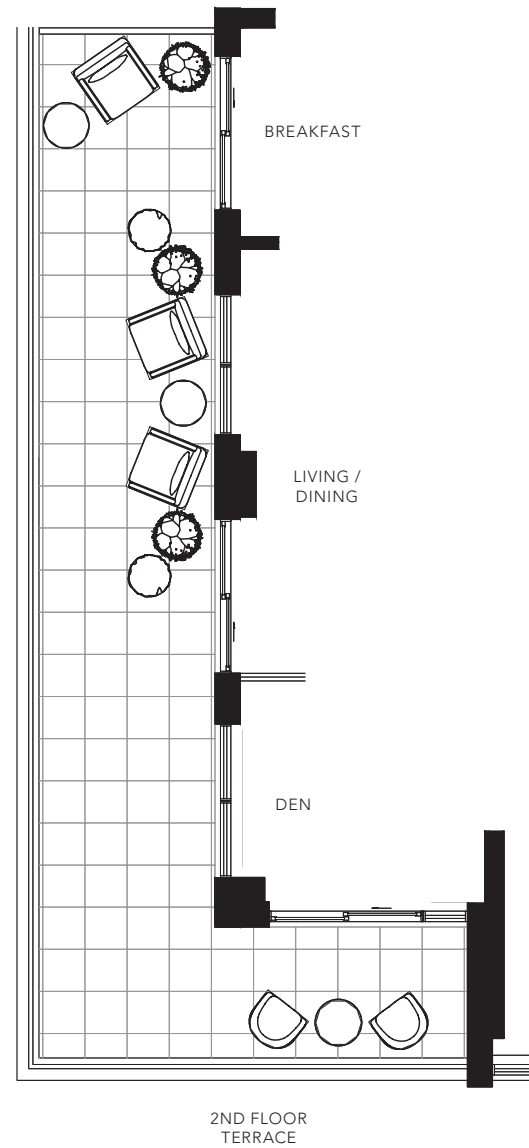

DELL PARK

2 BEDROOM + DEN
1200 SQ. FT.

FLOOR 2

FLOOR 3

All areas and stated room dimensions are approximate. Floor area measured in accordance with Tarion requirements. Actual living area will vary from floor area stated. Furniture not included. Plan may be reversed. All illustrations are artist's concept. E. & O.E. September 2021.