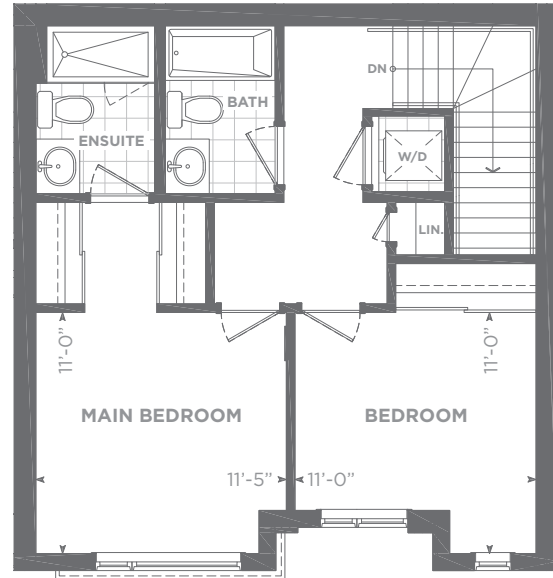

Suite area: 590 sq. ft.
 Outdoor area: 84 sq. ft.
Total area: 674 sq. ft.

Suite area: 742 sq. ft.
 Outdoor area: 98 sq. ft.
Total area: 840 sq. ft.

Suite area: 1,182 sq. ft.
 Outdoor area: 74 sq. ft.
Total area: 1,256 sq. ft.

BUILDING K

2ND FLOOR

3RD FLOOR

BUILDING L

2ND FLOOR

3RD FLOOR

Suite area: 1,182 sq. ft.
 Outdoor area: 34 sq. ft.
Total area: 1,216 sq. ft.

2ND FLOOR

3RD FLOOR

BUILDING K

BUILDING L

2ND FLOOR

2ND FLOOR

3RD FLOOR

3RD FLOOR

Suite area: 1,182 sq. ft.
 Outdoor area: 74 sq. ft.
Total area: 1,256 sq. ft.

3RD FLOOR