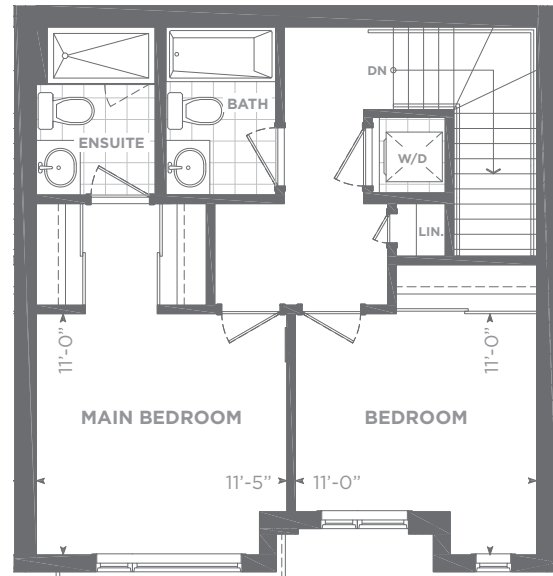

3RD FLOOR

BUILDING K

BUILDING L