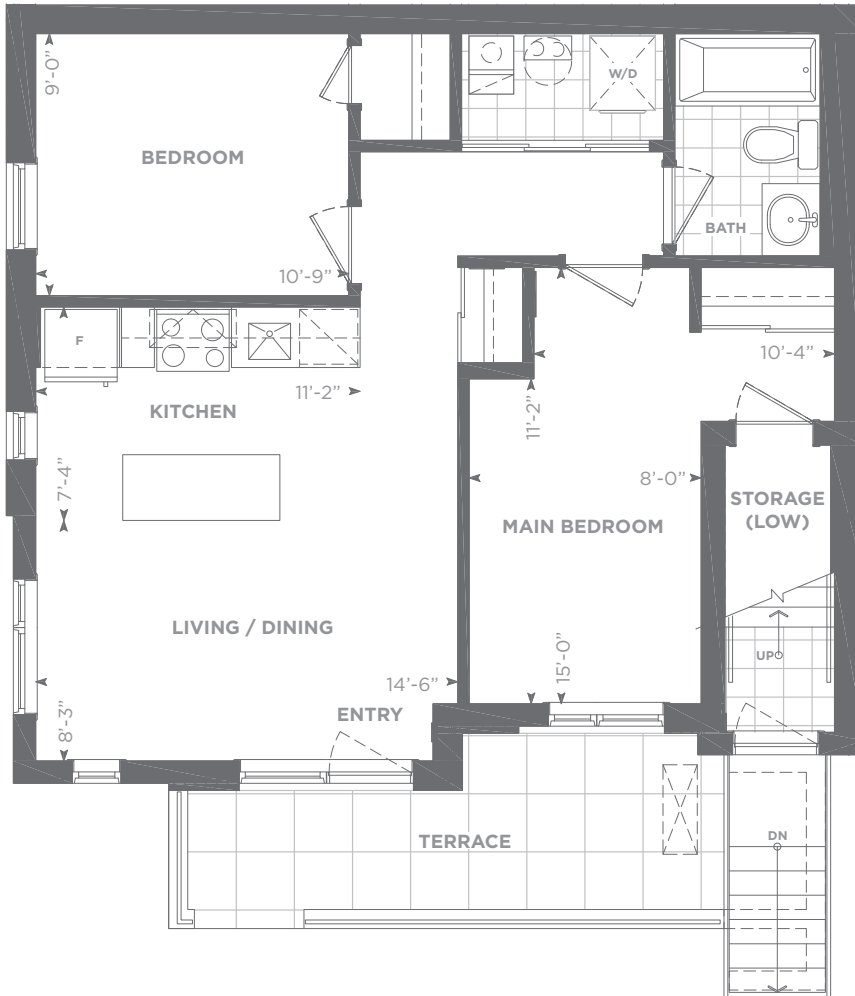

Suite area: 590 sq. ft.
 Outdoor area: 84 sq. ft.
Total area: 674 sq. ft.

Suite area: 742 sq. ft.
 Outdoor area: 98 sq. ft.
Total area: 840 sq. ft.

Suite area: 1,182 sq. ft.
 Outdoor area: 74 sq. ft.
Total area: 1,256 sq. ft.

BUILDING K

2ND FLOOR

3RD FLOOR

BUILDING L

2ND FLOOR

3RD FLOOR

Suite area: 1,182 sq. ft.
 Outdoor area: 34 sq. ft.
Total area: 1,216 sq. ft.

2ND FLOOR

3RD FLOOR

BUILDING K

BUILDING L

2ND FLOOR

2ND FLOOR

3RD FLOOR

3RD FLOOR

Suite area: 1,182 sq. ft.
 Outdoor area: 74 sq. ft.
Total area: 1,256 sq. ft.

3RD FLOOR