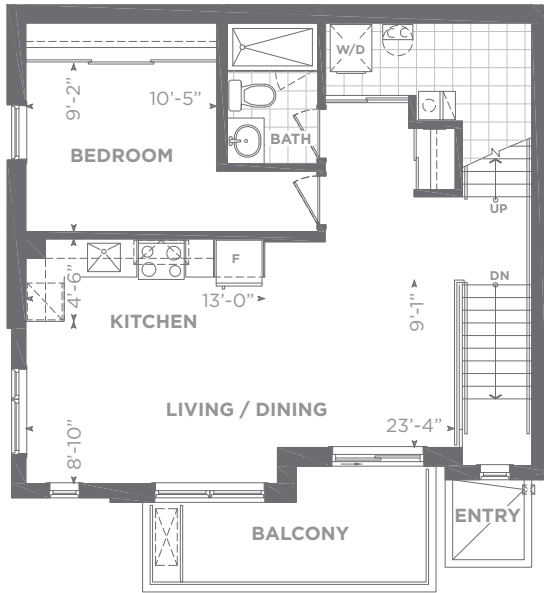

Suite area: 590 sq. ft.
 Outdoor area: 84 sq. ft.
Total area: 674 sq. ft.

Suite area: 742 sq. ft.
 Outdoor area: 98 sq. ft.
Total area: 840 sq. ft.

Suite area: 1,182 sq. ft.
 Outdoor area: 74 sq. ft.
Total area: 1,256 sq. ft.

3RD FLOOR

BUILDING K

BUILDING L

2ND FLOOR

2ND FLOOR

3RD FLOOR

3RD FLOOR

Suite area: 1,182 sq. ft.
 Outdoor area: 74 sq. ft.
Total area: 1,256 sq. ft.

2ND FLOOR

3RD FLOOR

BUILDING K

2ND FLOOR

3RD FLOOR

BUILDING L

2ND FLOOR

3RD FLOOR

Suite area: 1,349 sq. ft.
 Outdoor area: 186 sq. ft.
Total area: 1,535 sq. ft.

2ND FLOOR

3RD FLOOR

BUILDING K

2ND FLOOR

3RD FLOOR

BUILDING L

2ND FLOOR