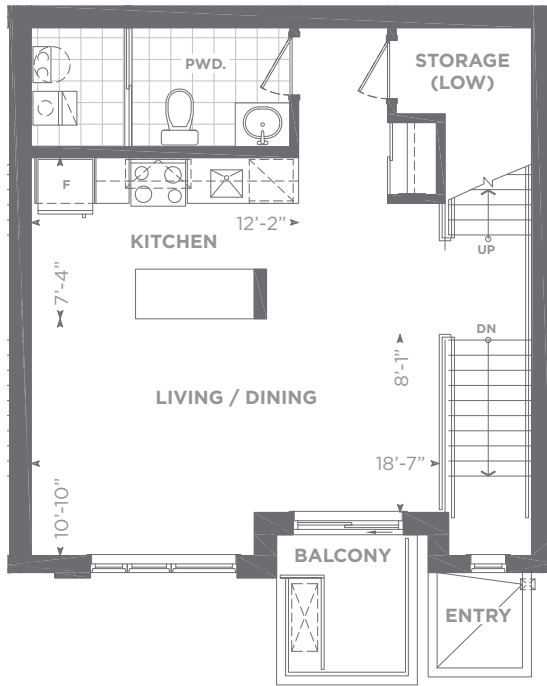

Suite area: 590 sq. ft.
 Outdoor area: 84 sq. ft.
Total area: 674 sq. ft.

Suite area: 742 sq. ft.
 Outdoor area: 98 sq. ft.
Total area: 840 sq. ft.

Suite area: 1,182 sq. ft.
 Outdoor area: 74 sq. ft.
Total area: 1,256 sq. ft.

BUILDING K

2ND FLOOR

3RD FLOOR

BUILDING L

2ND FLOOR

3RD FLOOR

Suite area: 1,182 sq. ft.
 Outdoor area: 34 sq. ft.
Total area: 1,216 sq. ft.

2ND FLOOR

3RD FLOOR

BUILDING K

BUILDING L

2ND FLOOR

2ND FLOOR

3RD FLOOR

3RD FLOOR

Suite area: 1,182 sq. ft.
 Outdoor area: 74 sq. ft.
Total area: 1,256 sq. ft.

3RD FLOOR