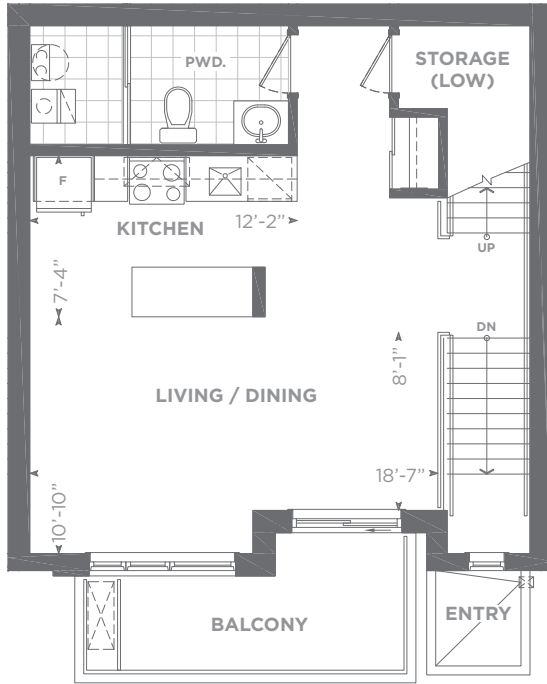

Suite area: 590 sq. ft.
 Outdoor area: 84 sq. ft.
Total area: 674 sq. ft.

Suite area: 742 sq. ft.
 Outdoor area: 98 sq. ft.
Total area: 840 sq. ft.

Suite area: 1,182 sq. ft.
 Outdoor area: 74 sq. ft.
Total area: 1,256 sq. ft.

BUILDING K

2ND FLOOR

3RD FLOOR

BUILDING L

2ND FLOOR

3RD FLOOR

Suite area: 1,182 sq. ft.
 Outdoor area: 34 sq. ft.
Total area: 1,216 sq. ft.

2ND FLOOR

3RD FLOOR

BUILDING K

BUILDING L

2ND FLOOR

2ND FLOOR

3RD FLOOR

3RD FLOOR

Suite area: 1,182 sq. ft.
 Outdoor area: 74 sq. ft.
Total area: 1,256 sq. ft.

3RD FLOOR