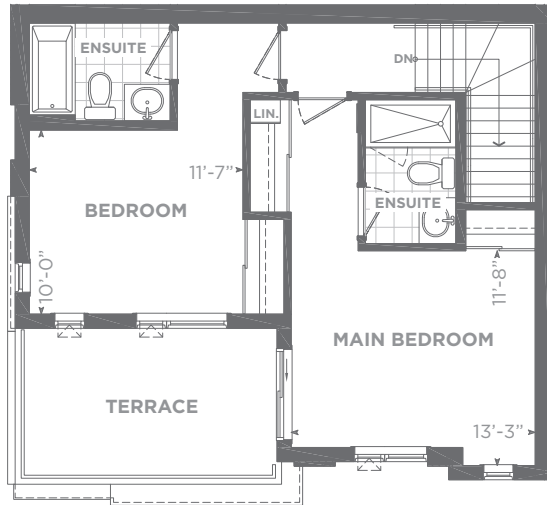

Suite area: 590 sq. ft.
 Outdoor area: 84 sq. ft.
Total area: 674 sq. ft.

Suite area: 742 sq. ft.
 Outdoor area: 98 sq. ft.
Total area: 840 sq. ft.

Suite area: 1,182 sq. ft.
 Outdoor area: 74 sq. ft.
Total area: 1,256 sq. ft.

3RD FLOOR

BUILDING K

BUILDING L

2ND FLOOR

2ND FLOOR

3RD FLOOR

3RD FLOOR

Suite area: 1,182 sq. ft.
 Outdoor area: 74 sq. ft.
Total area: 1,256 sq. ft.

2ND FLOOR

3RD FLOOR

BUILDING K

2ND FLOOR

3RD FLOOR

BUILDING L

2ND FLOOR

3RD FLOOR

Suite area: 1,349 sq. ft.
 Outdoor area: 186 sq. ft.
Total area: 1,535 sq. ft.

2ND FLOOR

3RD FLOOR

BUILDING K

2ND FLOOR

3RD FLOOR

BUILDING L

2ND FLOOR