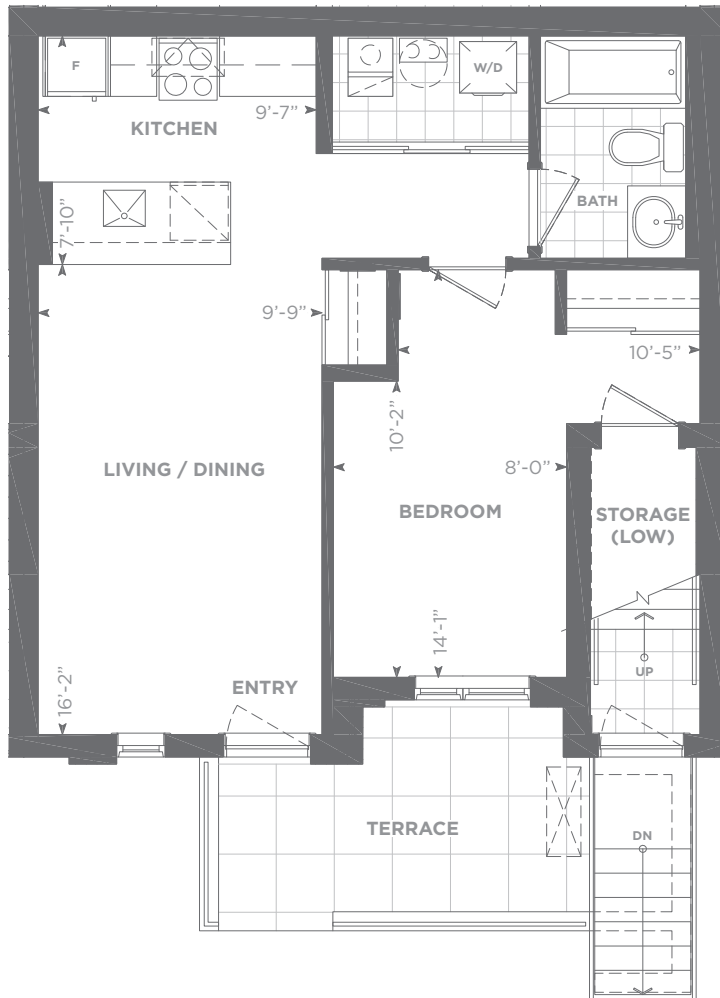

Suite area: 590 sq. ft.
 Outdoor area: 84 sq. ft.
Total area: 674 sq. ft.

Suite area: 742 sq. ft.
 Outdoor area: 98 sq. ft.
Total area: 840 sq. ft.

Suite area: 1,182 sq. ft.
 Outdoor area: 74 sq. ft.
Total area: 1,256 sq. ft.

BUILDING K

2ND FLOOR

3RD FLOOR

BUILDING L

2ND FLOOR

3RD FLOOR

Suite area: 1,182 sq. ft.
 Outdoor area: 34 sq. ft.
Total area: 1,216 sq. ft.

2ND FLOOR

3RD FLOOR

BUILDING K

BUILDING L

2ND FLOOR

2ND FLOOR

3RD FLOOR

3RD FLOOR

Suite area: 1,182 sq. ft.
 Outdoor area: 74 sq. ft.
Total area: 1,256 sq. ft.

3RD FLOOR