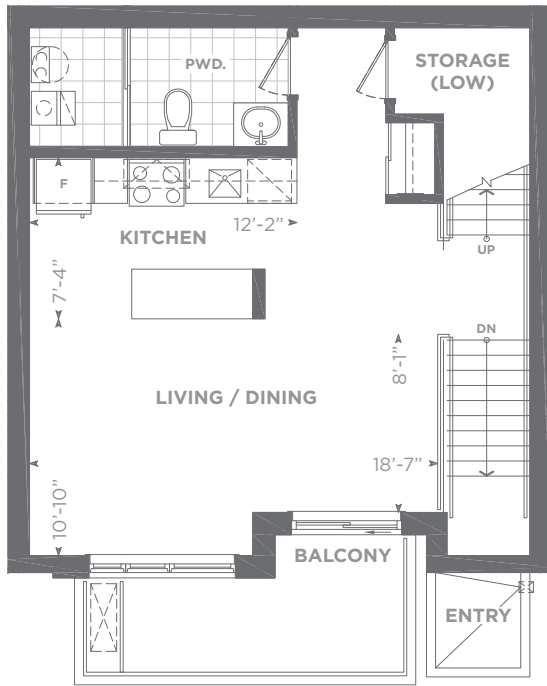

Suite area: 590 sq. ft.
 Outdoor area: 84 sq. ft.
Total area: 674 sq. ft.

Suite area: 742 sq. ft.
 Outdoor area: 98 sq. ft.
Total area: 840 sq. ft.

Suite area: 1,182 sq. ft.
 Outdoor area: 74 sq. ft.
Total area: 1,256 sq. ft.

BUILDING K

2ND FLOOR

3RD FLOOR

BUILDING L

2ND FLOOR

3RD FLOOR

Suite area: 1,182 sq. ft.
 Outdoor area: 34 sq. ft.
Total area: 1,216 sq. ft.

2ND FLOOR

3RD FLOOR

BUILDING K

BUILDING L

2ND FLOOR

2ND FLOOR

3RD FLOOR

3RD FLOOR

Suite area: 1,182 sq. ft.
 Outdoor area: 74 sq. ft.
Total area: 1,256 sq. ft.

3RD FLOOR