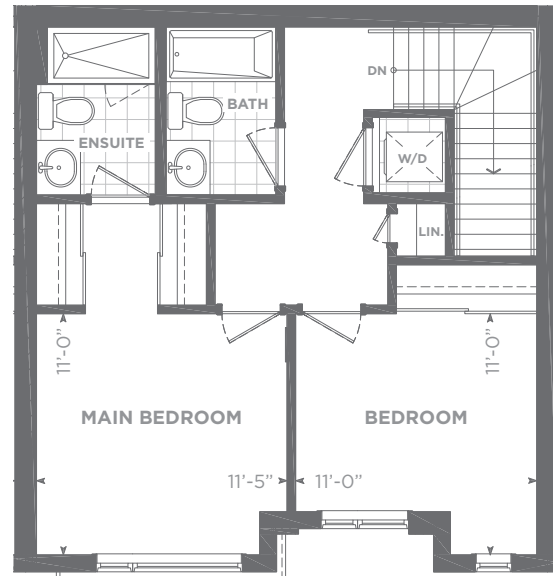

Suite area: 590 sq. ft.
 Outdoor area: 84 sq. ft.
Total area: 674 sq. ft.

Suite area: 742 sq. ft.
 Outdoor area: 98 sq. ft.
Total area: 840 sq. ft.

Suite area: 1,182 sq. ft.
 Outdoor area: 74 sq. ft.
Total area: 1,256 sq. ft.

BUILDING K

2ND FLOOR

3RD FLOOR

BUILDING L

2ND FLOOR

3RD FLOOR

Suite area: 1,182 sq. ft.
 Outdoor area: 34 sq. ft.
Total area: 1,216 sq. ft.

2ND FLOOR

3RD FLOOR

BUILDING K

BUILDING L

2ND FLOOR

2ND FLOOR

3RD FLOOR

3RD FLOOR

Suite area: 1,182 sq. ft.
 Outdoor area: 74 sq. ft.
Total area: 1,256 sq. ft.

3RD FLOOR